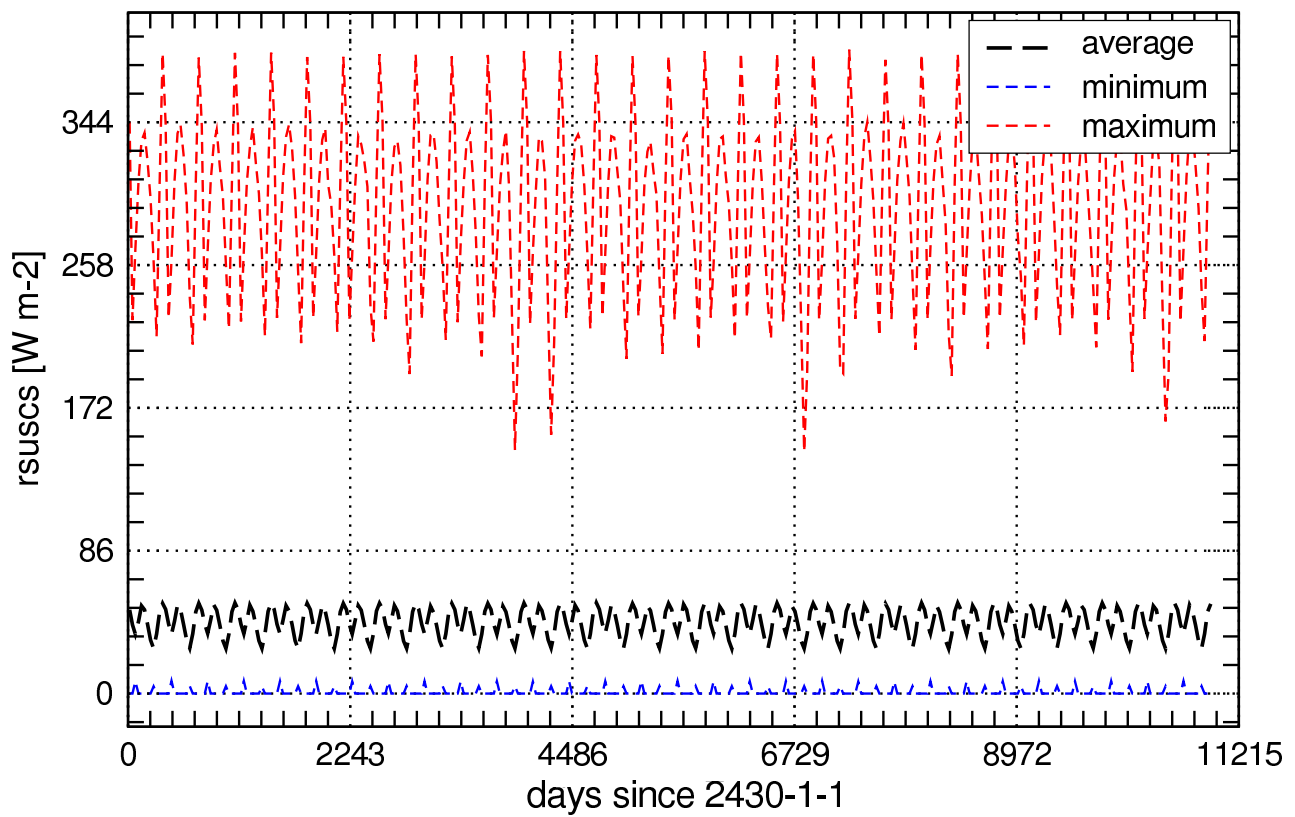

qc_rsuscs_Amon_MIROC5_sstClim_r1i1p1.nc

Global Values of rsuscs_Amon