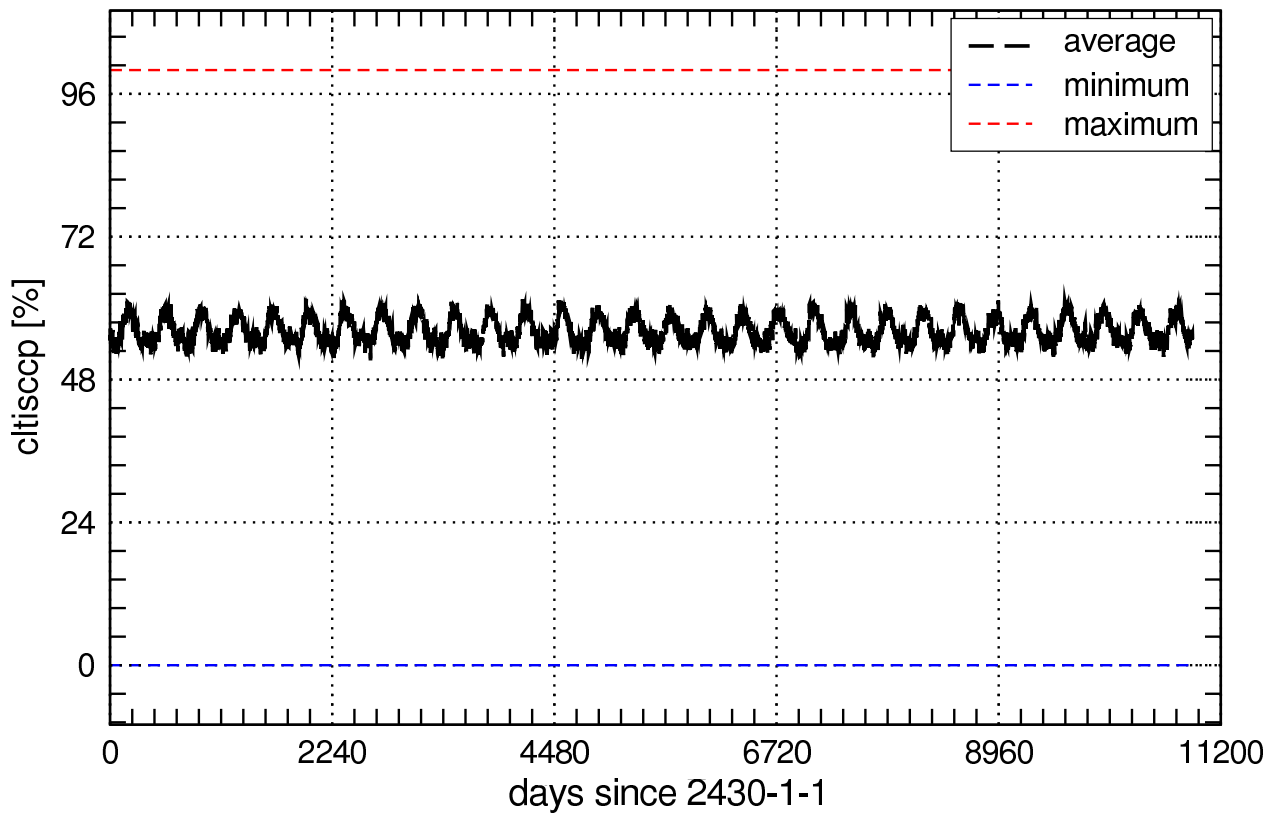

qc_cltisccp_cfDay_MIROC5_sstClim_r1i1p1.nc

Global Values of cltisccp_cfDay