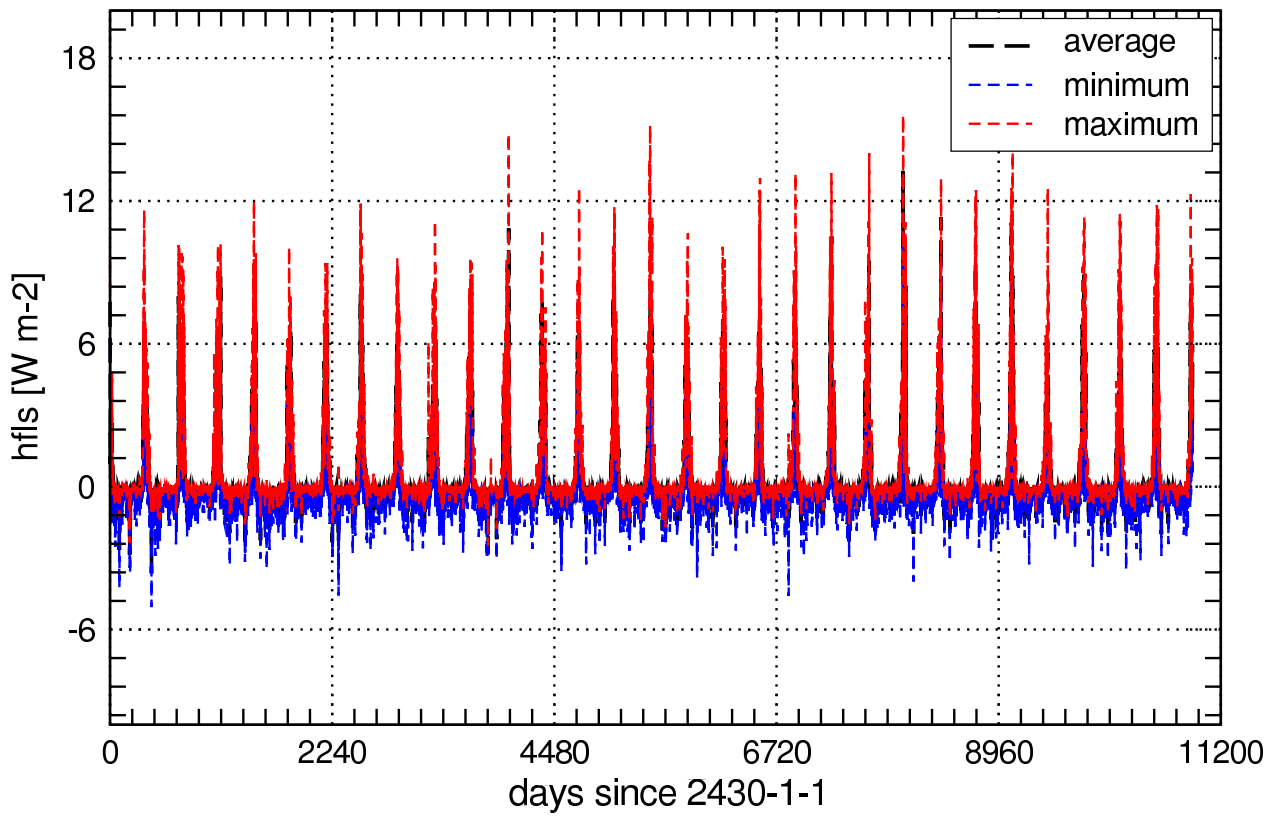

qc_hfls_day_MIROC5_sstClim_r1i1p1.nc

Global Values of hfls_day