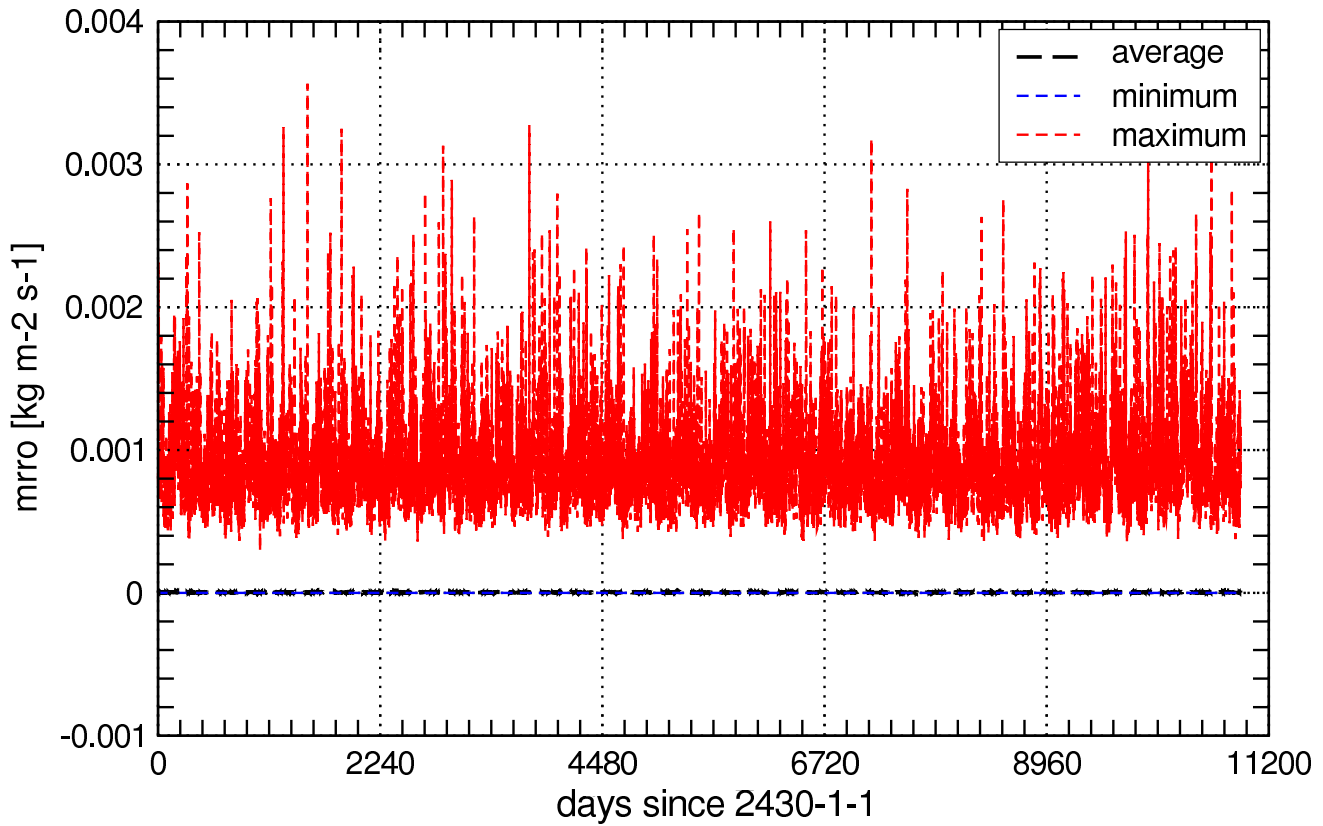

qc_mrro_day_MIROC5_sstClim_r1i1p1.nc

Global Values of mrro_day