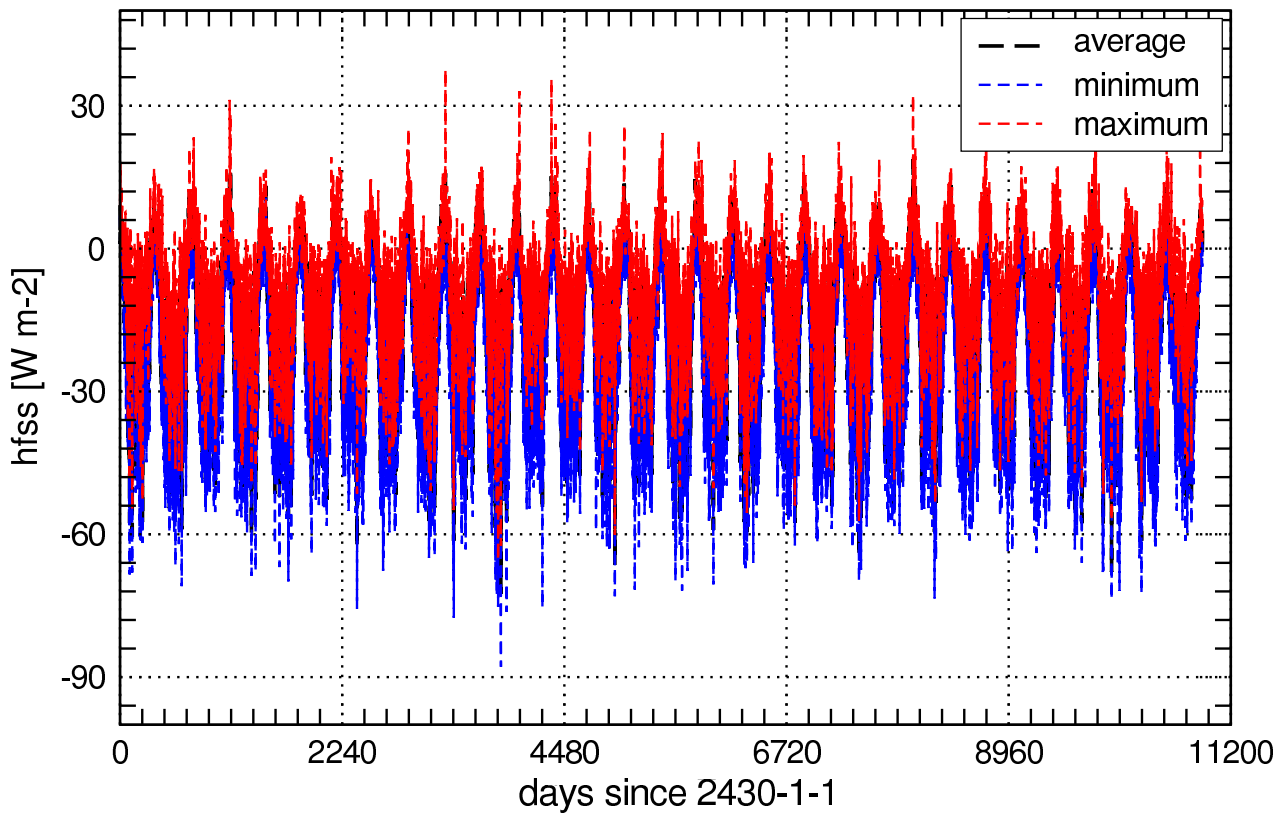

qc_hfss_day_MIROC5_sstClim_r1i1p1.nc

Global Values of hfss_day