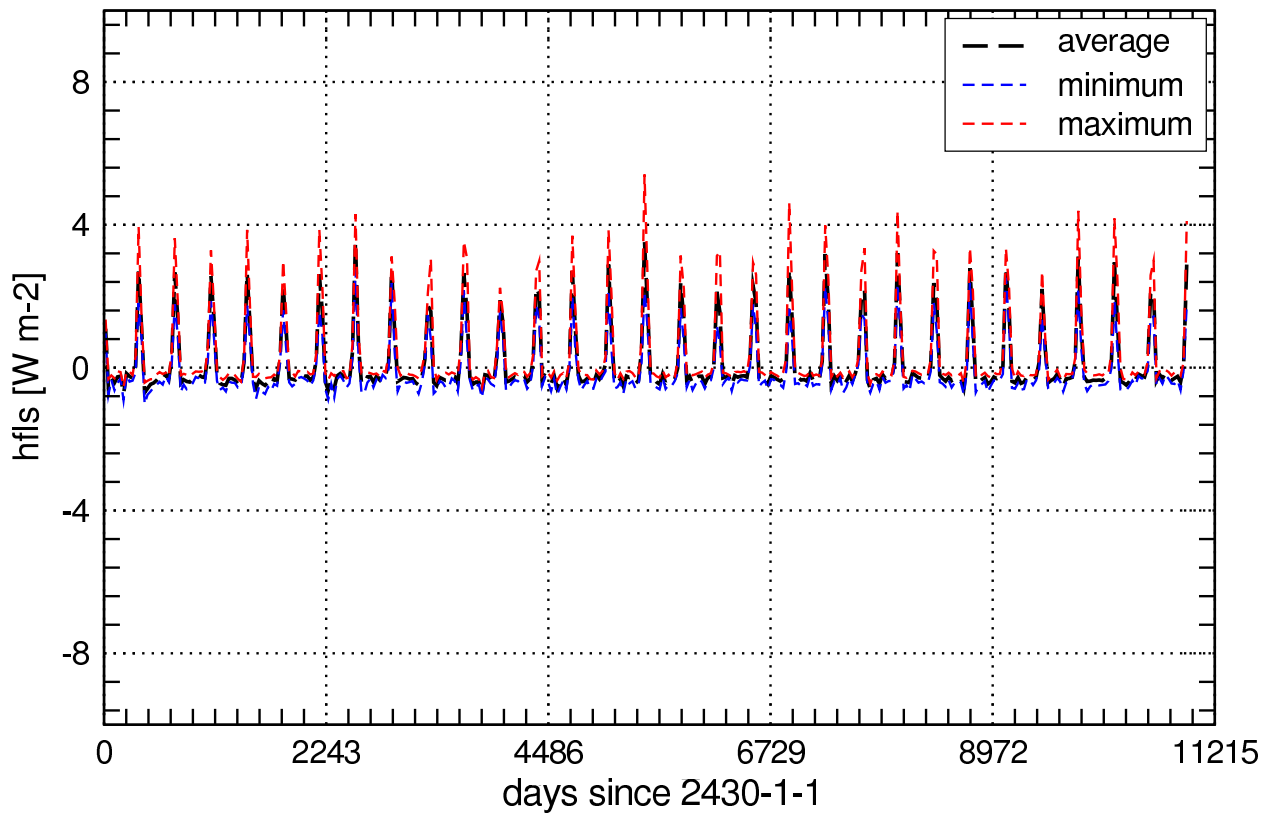

qc_hfls_Amon_MIROC5_sstClim_r1i1p1.nc

Global Values of hfls_Amon