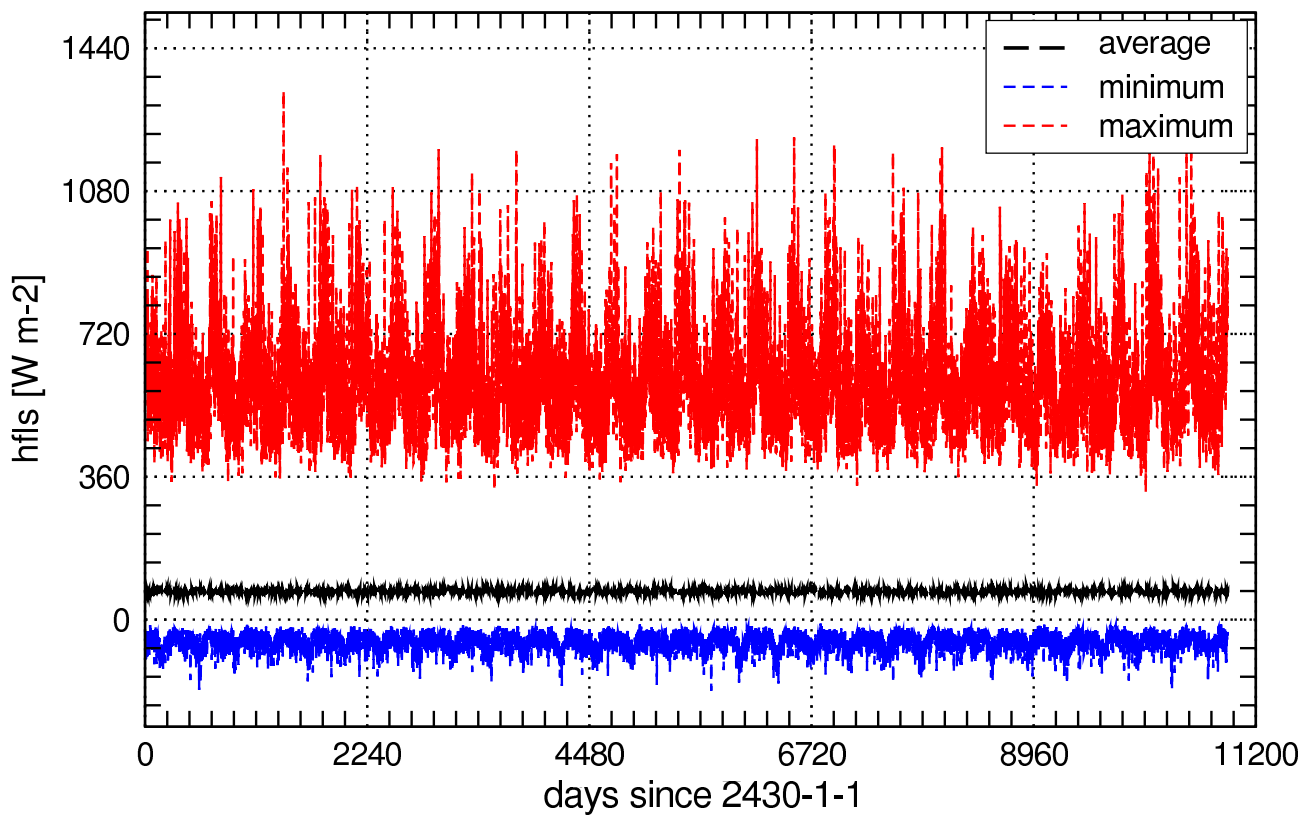

qc_hfls_cfDay_MIROC5_sstClim_r1i1p1.nc

Global Values of hfls_cfDay