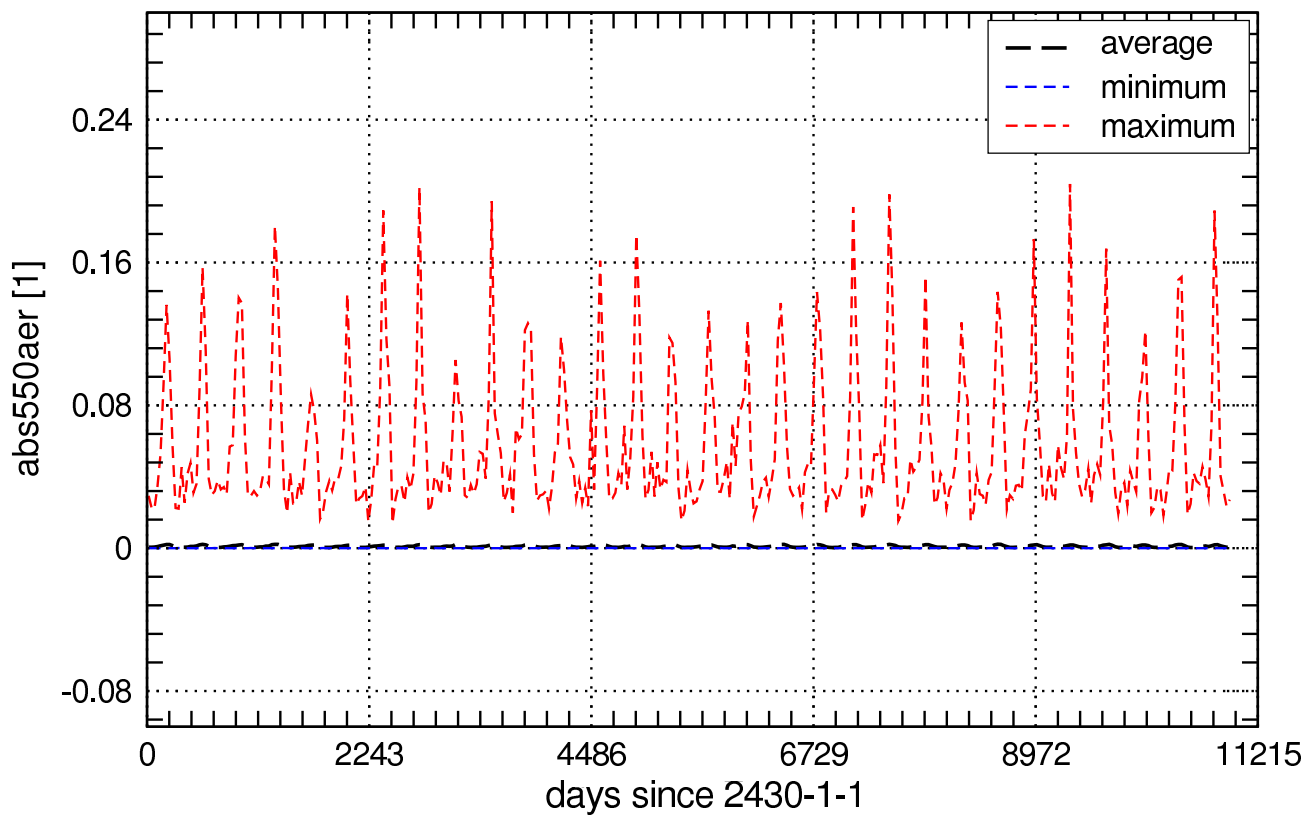

qc_abs550aer_aero_MIROC5_sstClim_r1i1p1.nc

Global Values of abs550aer_aero