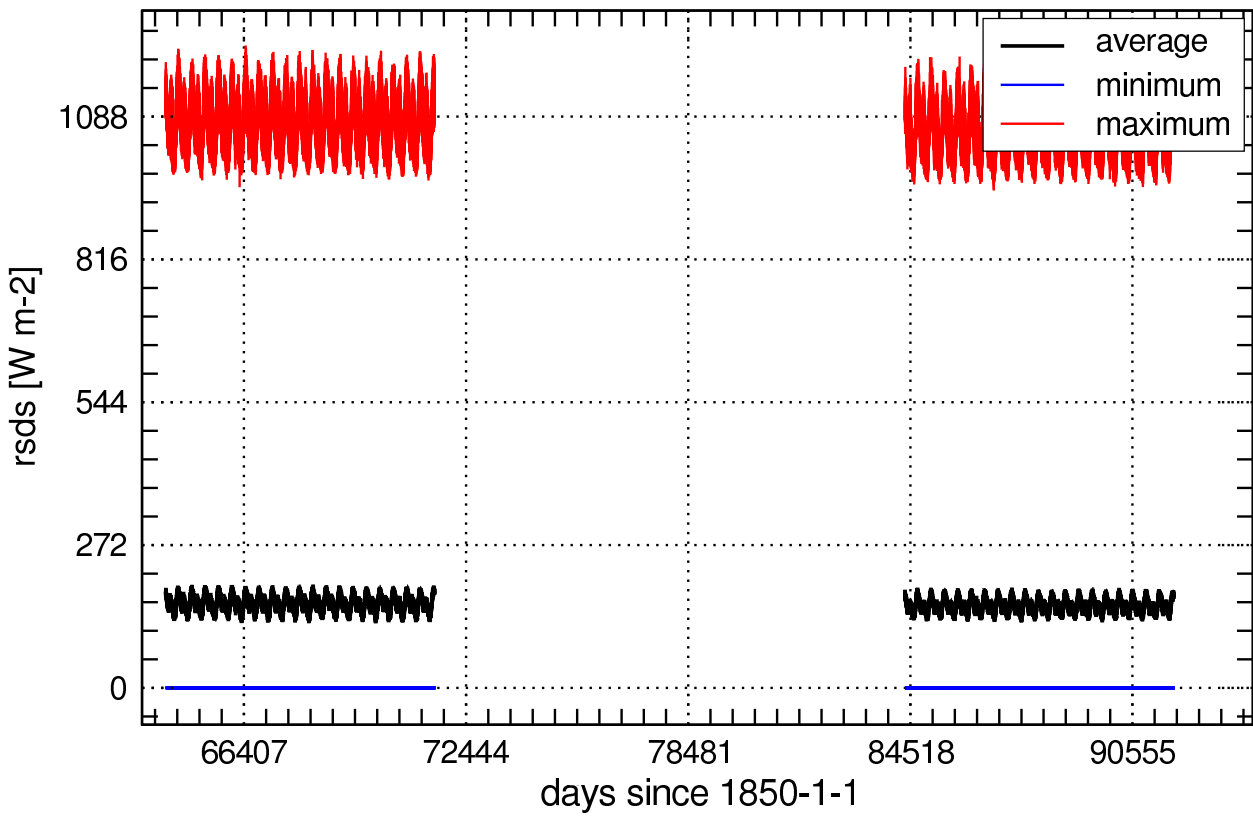

qc_rsds_3hr_MIROC-ESM_rcp85_r1i1p1.nc

Global Values of rsds_3hr