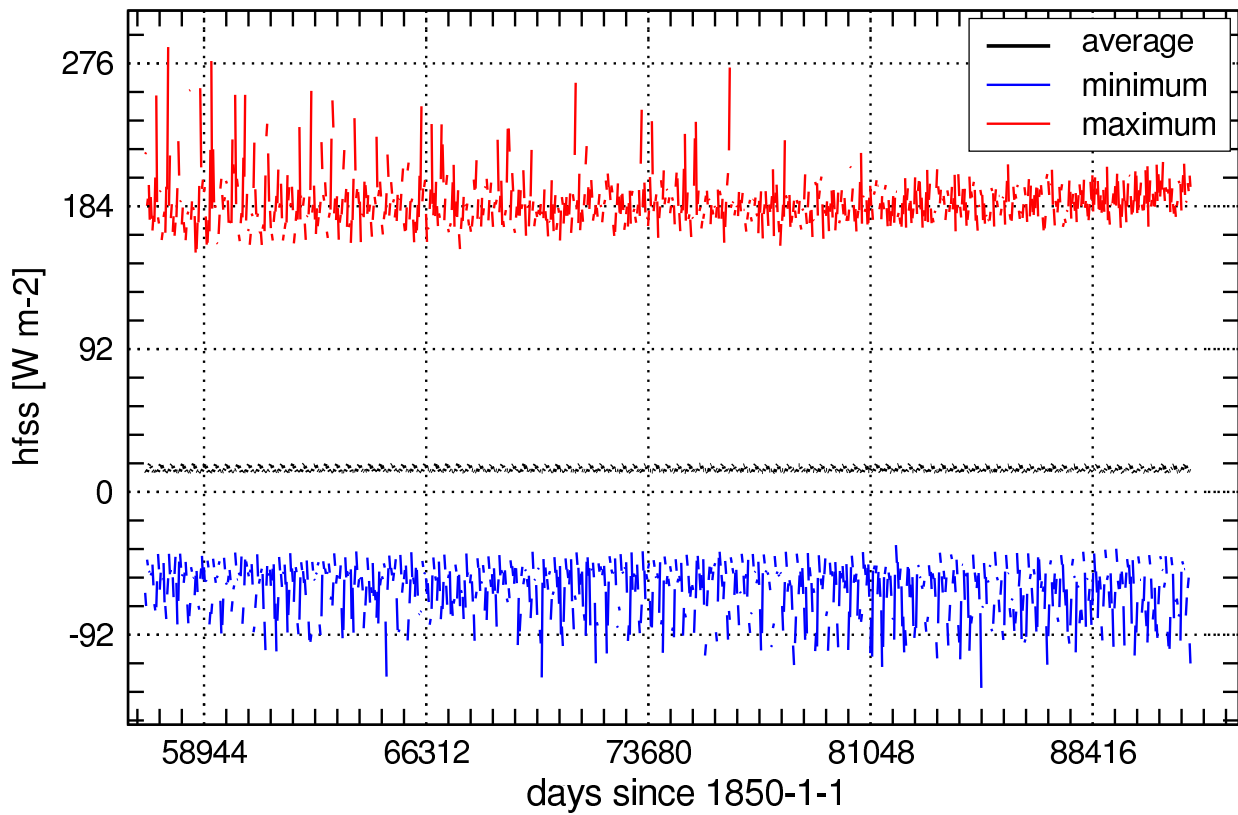

qc_hfss_Amon_MIROC-ESM_rcp85_r1i1p1.nc

Global Values of hfss_Amon