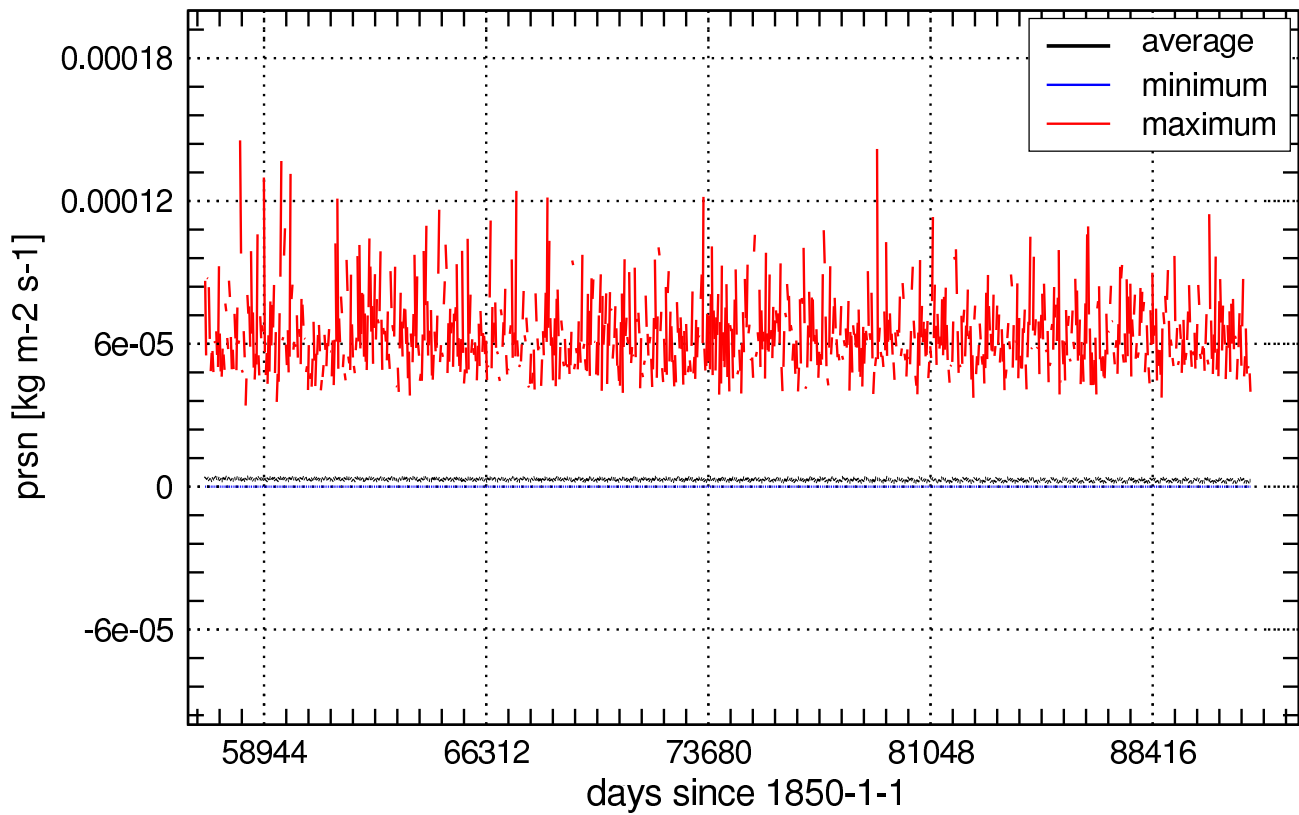

qc_prsn_Amon_MIROC-ESM_rcp85_r1i1p1.nc

Global Values of prsn_Amon