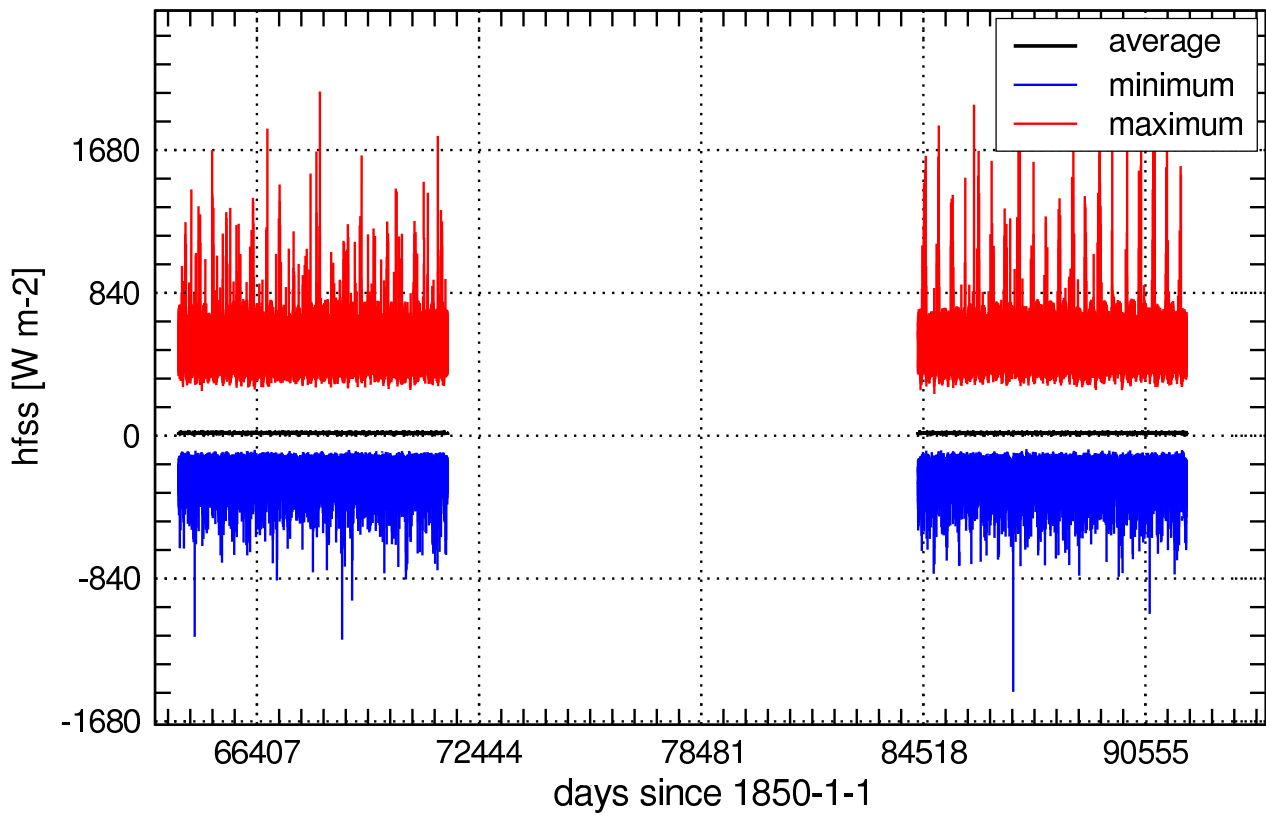

qc_hfss_3hr_MIROC-ESM_rcp85_r1i1p1.nc

Global Values of hfss_3hr