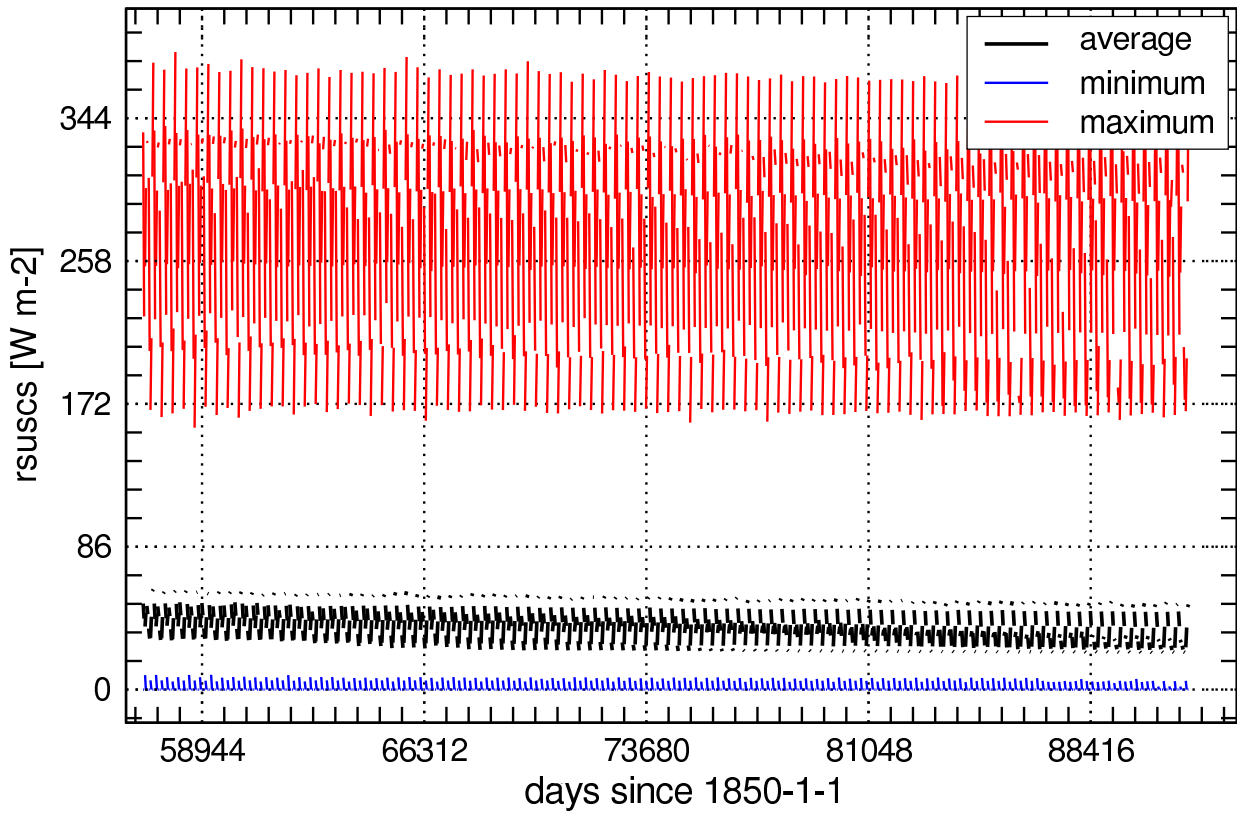

qc_rsuscs_Amon_MIROC-ESM_rcp85_r1i1p1.nc

Global Values of rsuscs_Amon