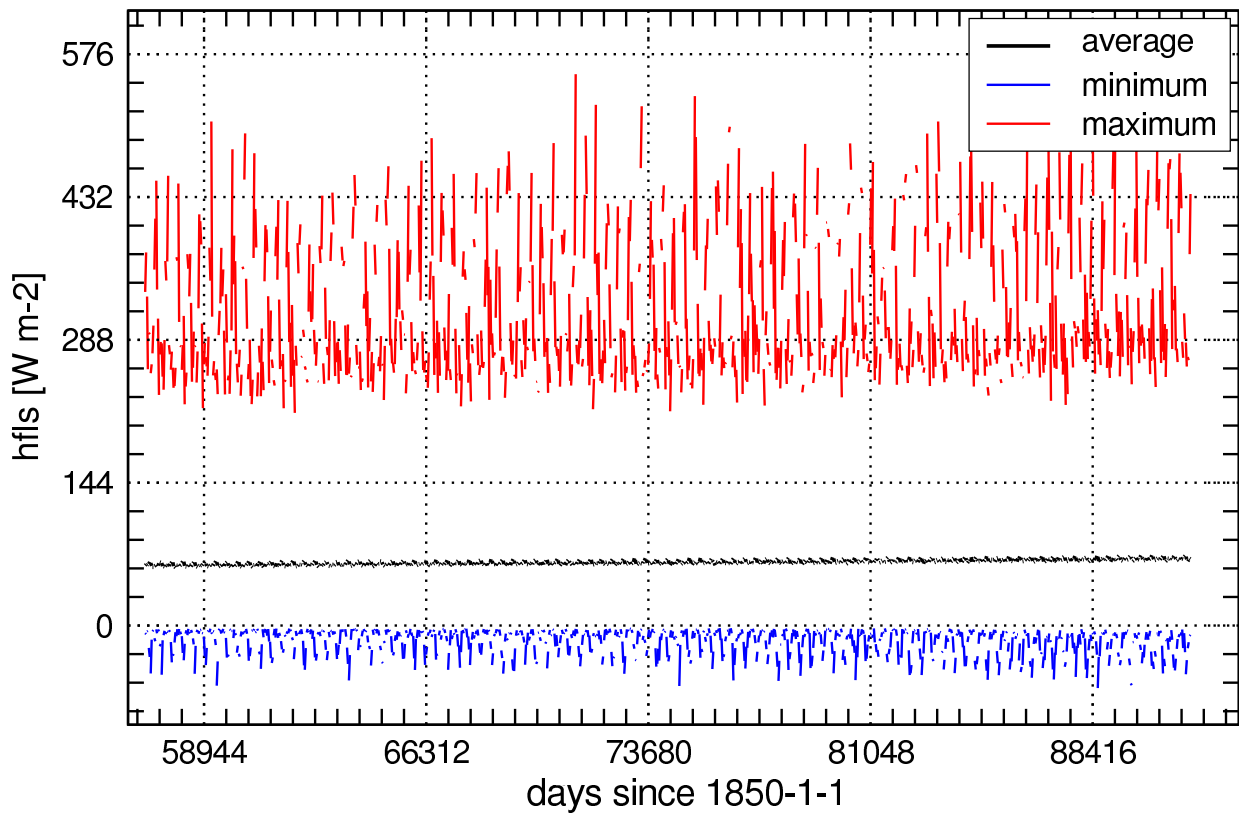

qc_hfls_Amon_MIROC-ESM_rcp85_r1i1p1.nc

Global Values of hfls_Amon