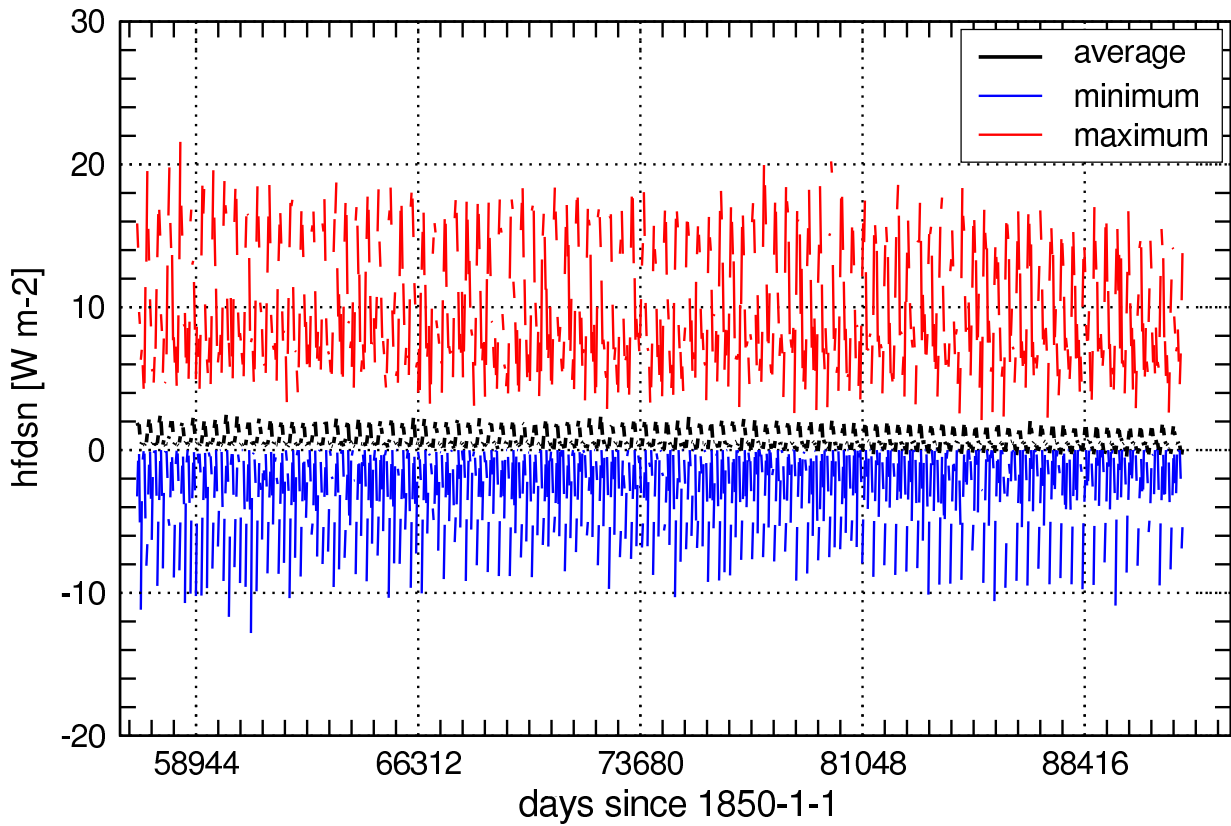

qc_hfdsn_Llmon_MIROC-ESM_rcp85_r1i1p1.nc

Global Values of hfdsn_Llmon