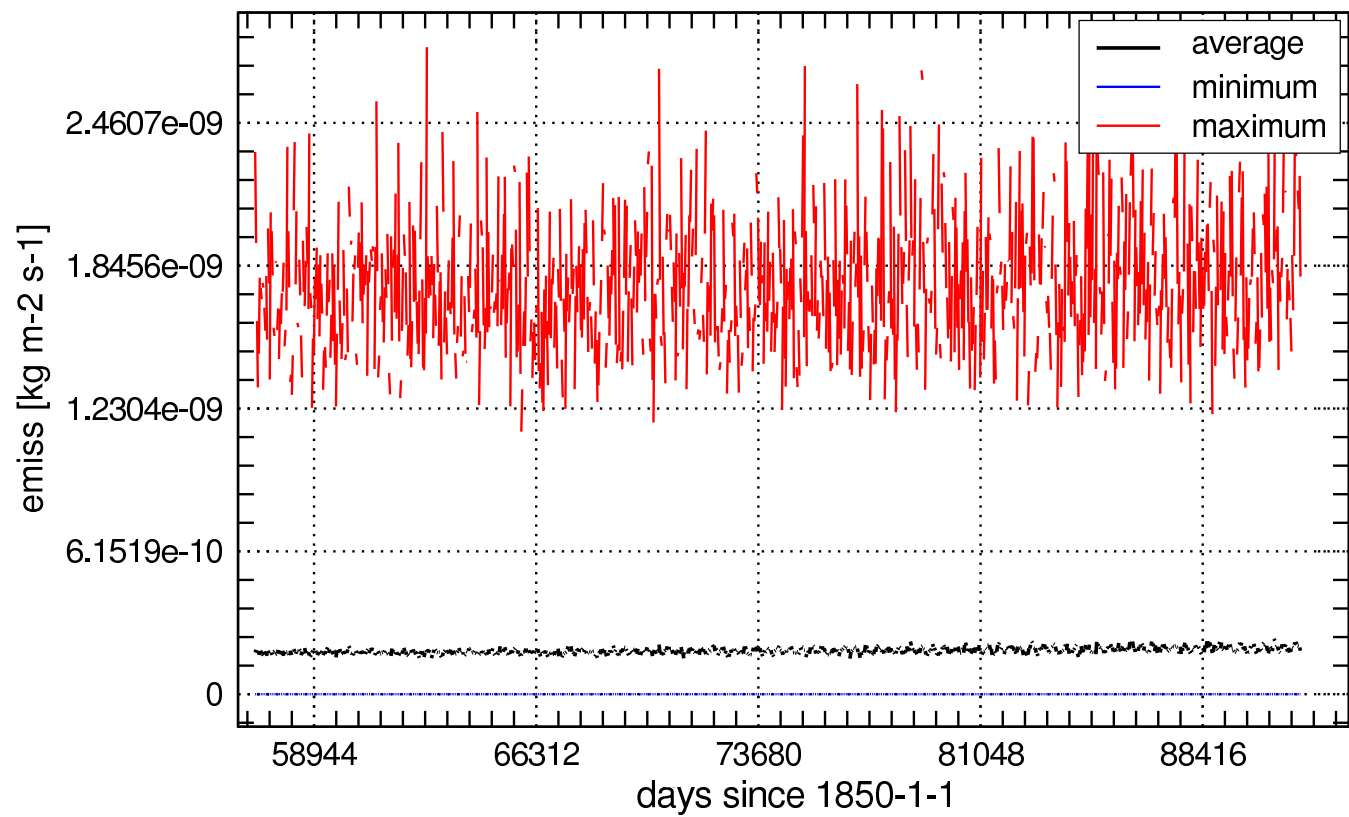

qc_emiss_aero_MIROC-ESM_rcp85_r1i1p1.nc

Global Values of emiss_aero