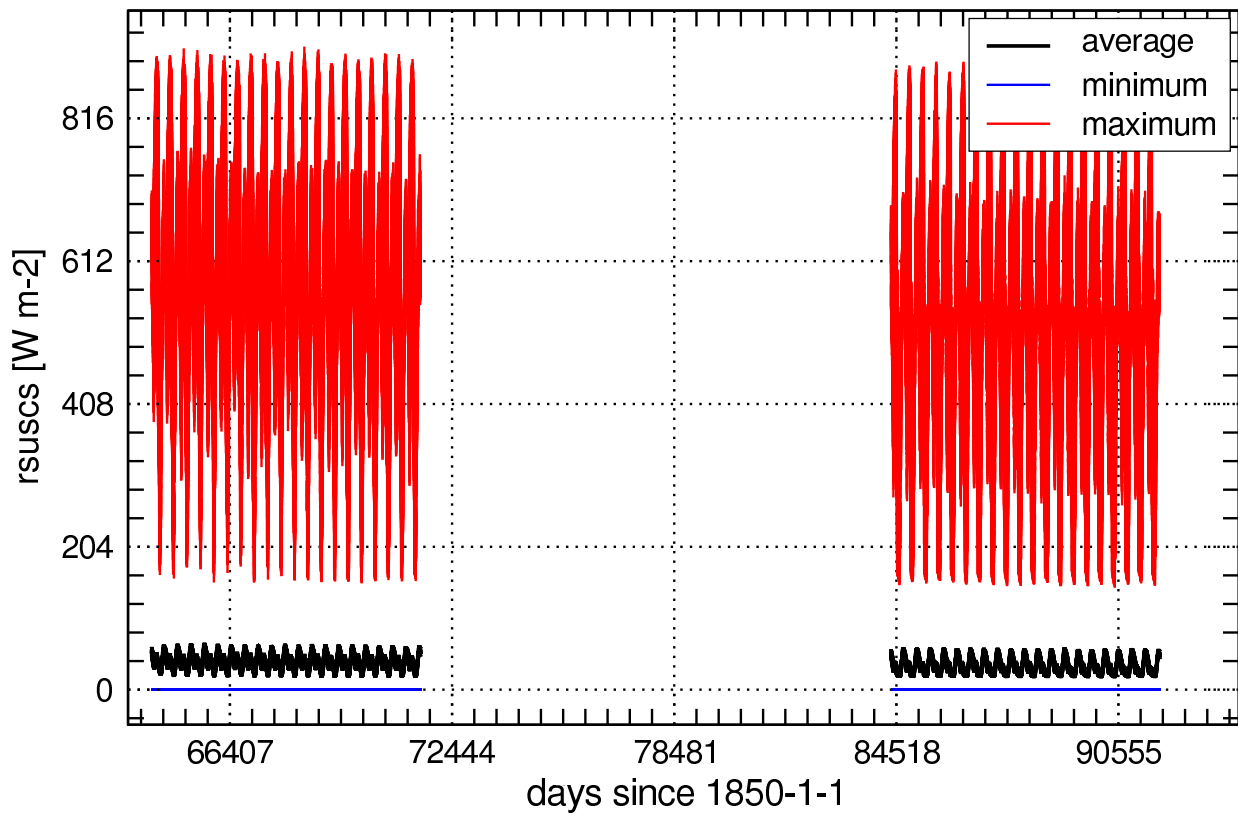

qc_rsuscs_3hr_MIROC-ESM_rcp85_r1i1p1.nc

Global Values of rsuscs_3hr