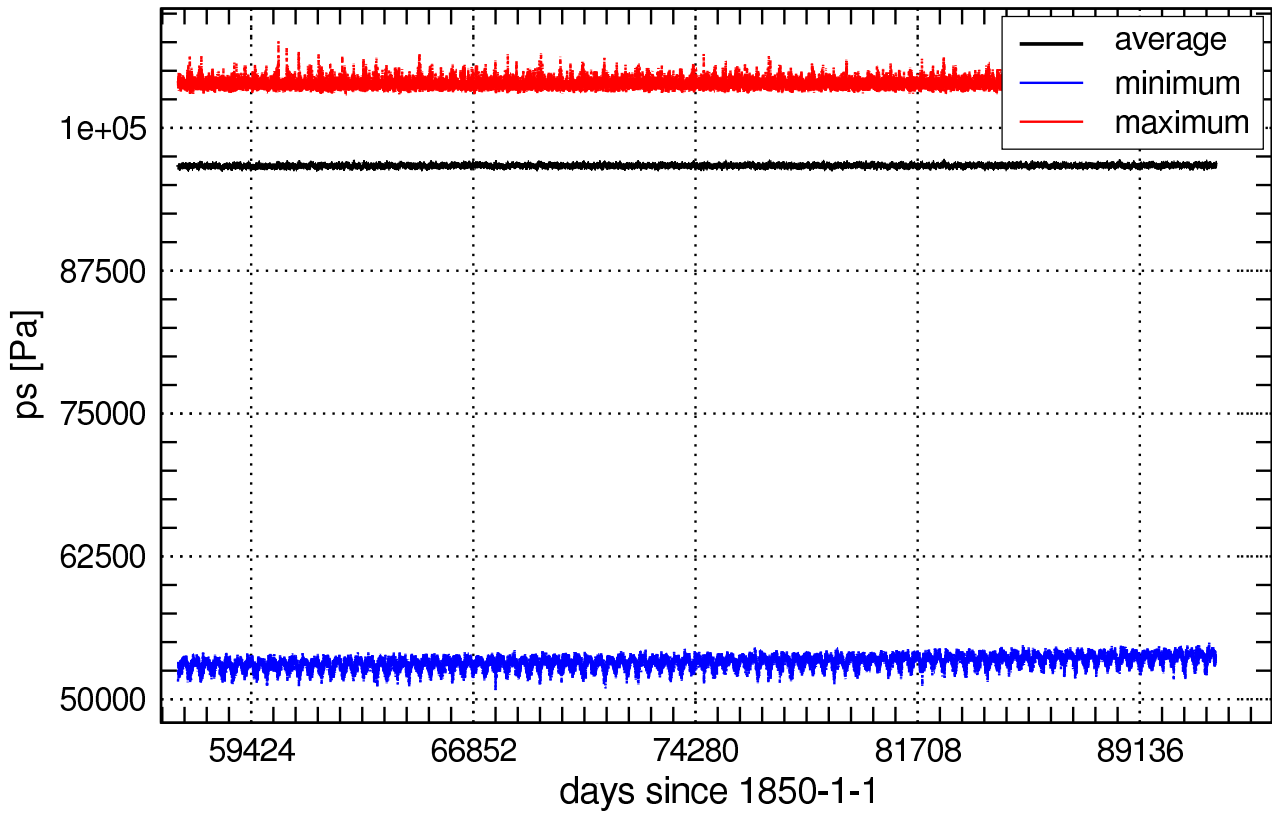

qc_ps_6hrLev_MIROC-ESM_rcp85_r1i1p1.nc
Global Values of ps_6hrLev