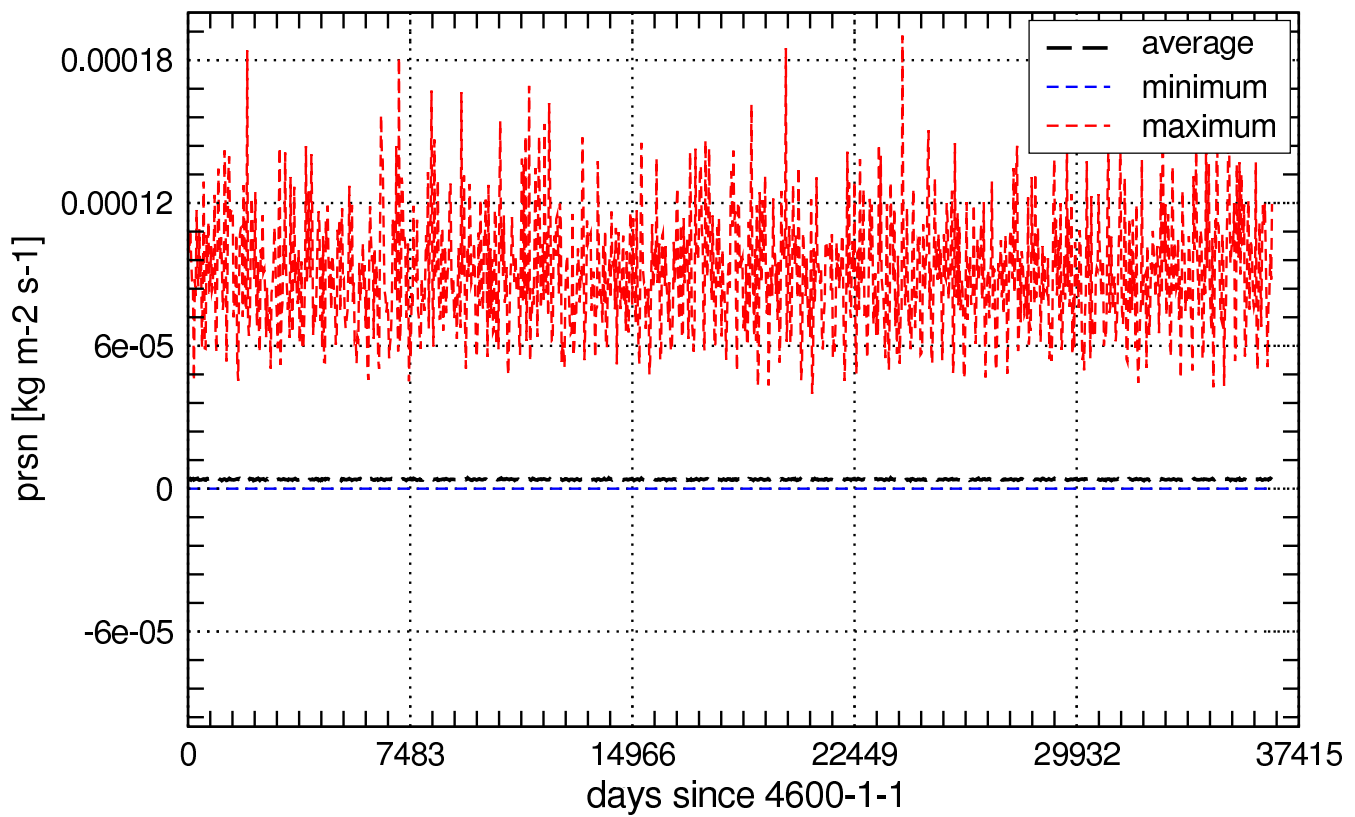

qc_prsn_Amon_MIROC-ESM_lgm_r1i1p1.nc

Global Values of prsn_Amon