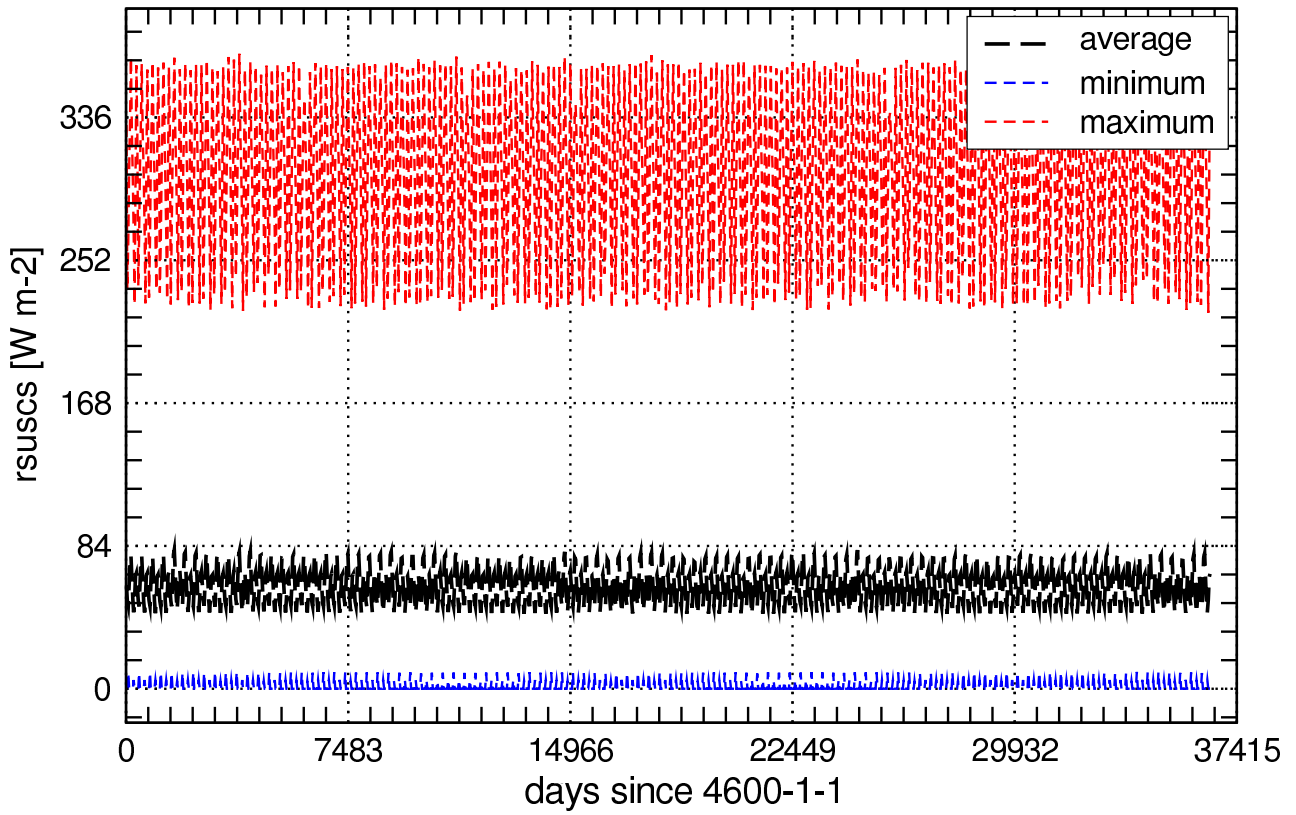

qc_rsuscs_Amon_MIROC-ESM_lgm_r1i1p1.nc

Global Values of rsuscs_Amon