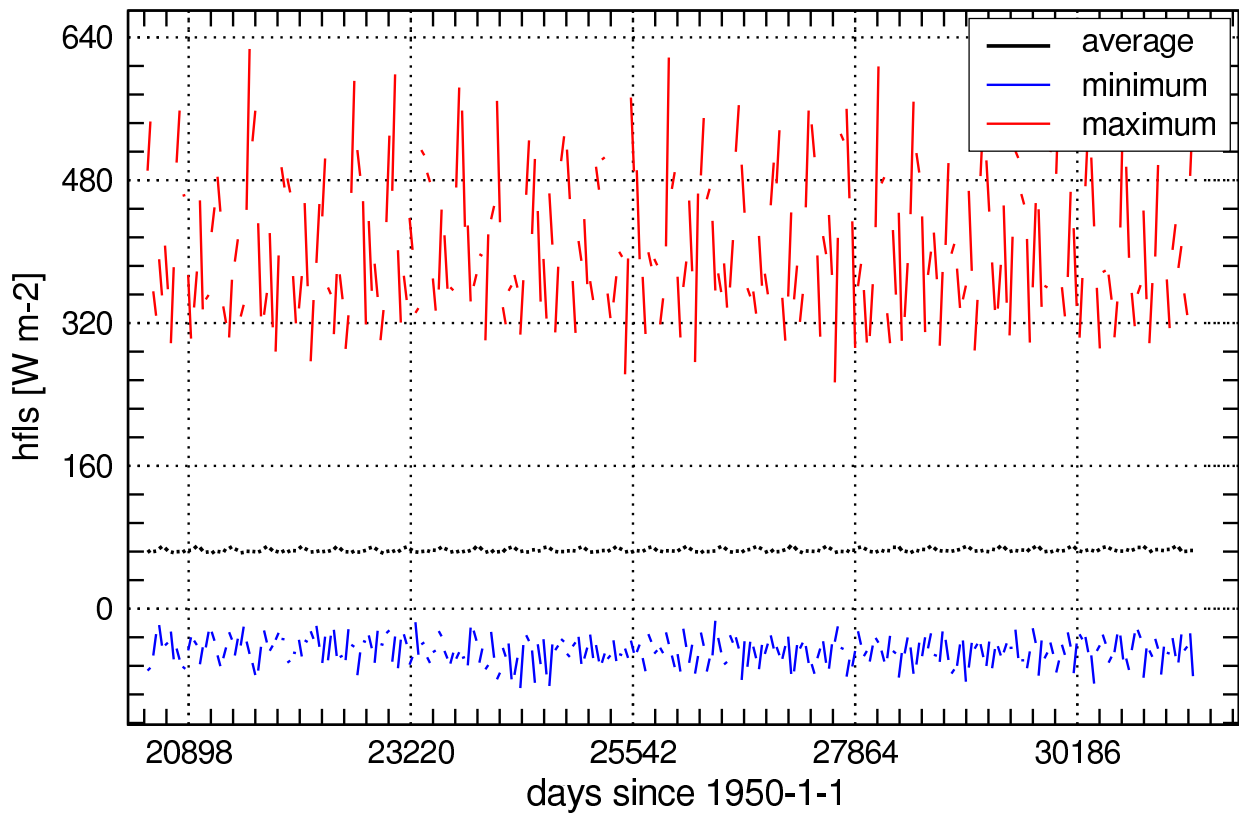

qc_hfls_Amon_MIROC4h_rcp45_r1i1p1.nc

Global Values of hfls_Amon