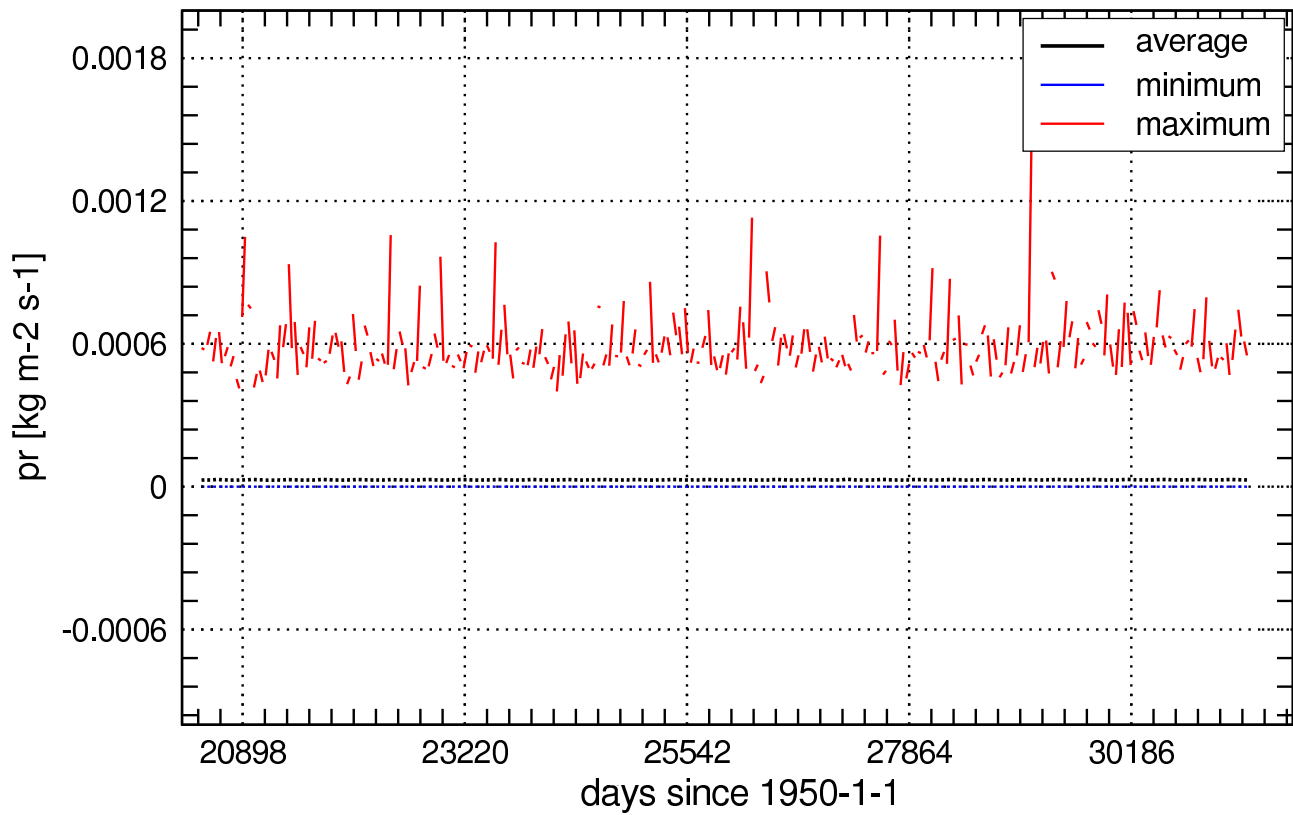

qc\_sic\_day\_MIROC4h\_rcp45\_r3i1p1.nc

Global Values of sic\_day

Error Flag of sic\_day

qc\_pr\_Amon\_MIROC4h\_rcp45\_r1i1p1.nc

Global Values of pr\_Amon

Error Flag of pr\_Amon

qc\_clt\_Amon\_MIROC4h\_rcp45\_r3i1p1.nc