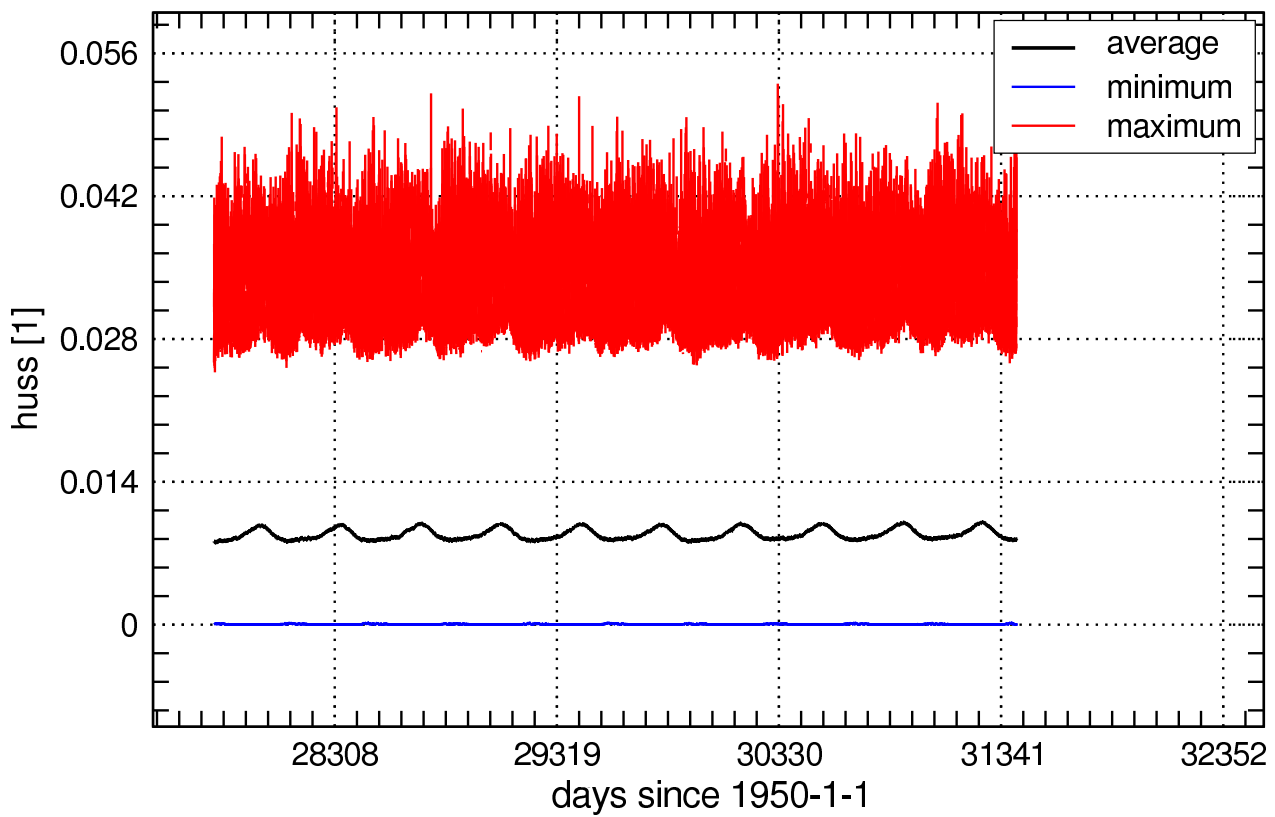

qc_huss_3hr_MIROC4h_rcp45_r1i1p1.nc

Global Values of huss_3hr