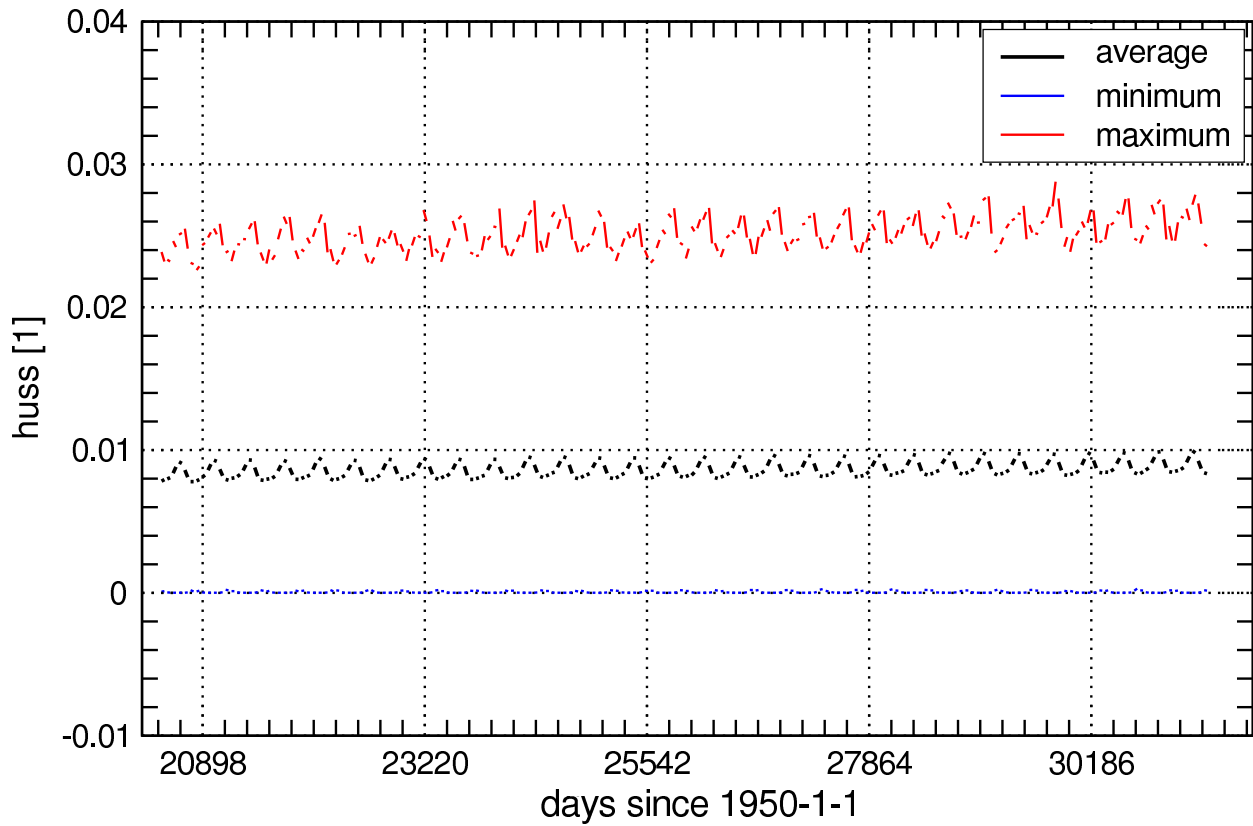

qc_huss_Amon_MIROC4h_rcp45_r1i1p1.nc

Global Values of huss_Amon