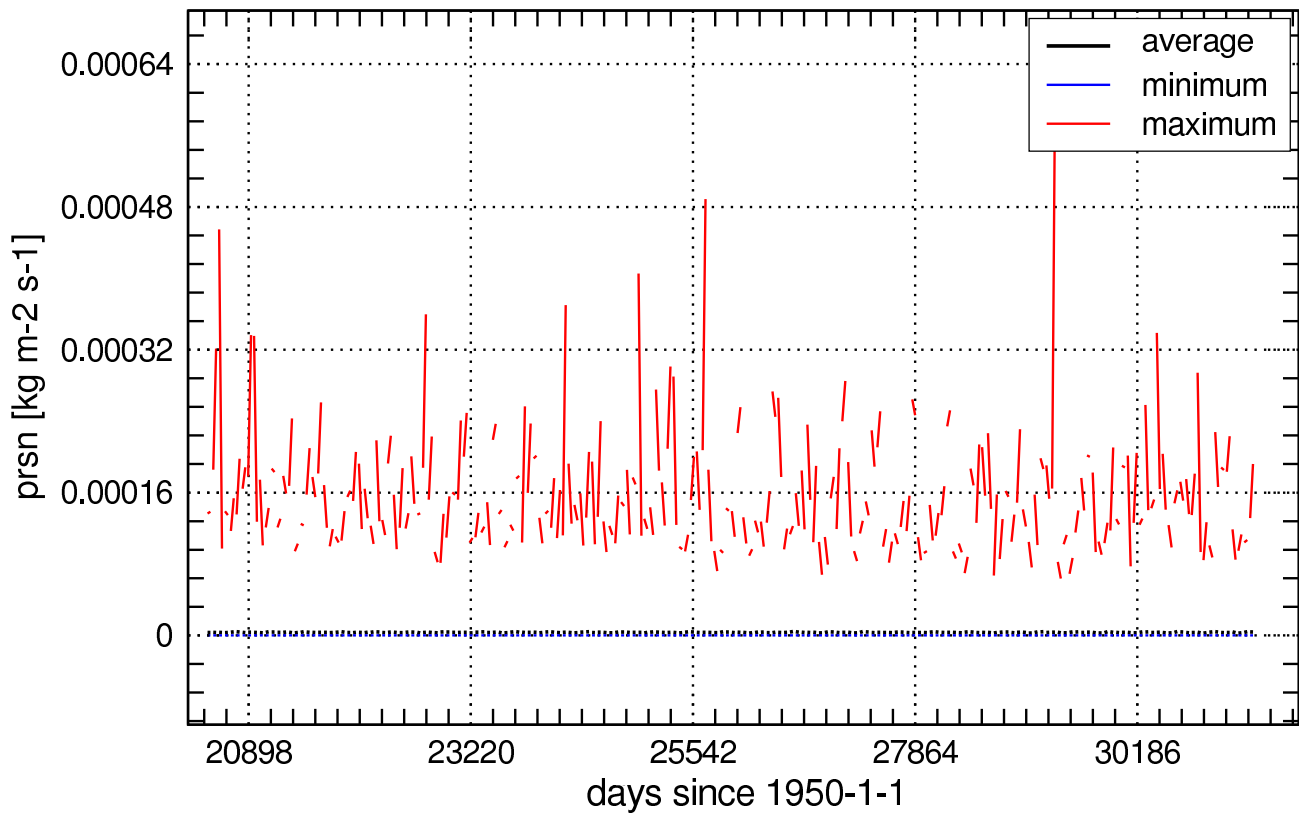

qc_prsn_Amon_MIROC4h_rcp45_r3i1p1.nc

Global Values of prsn_Amon