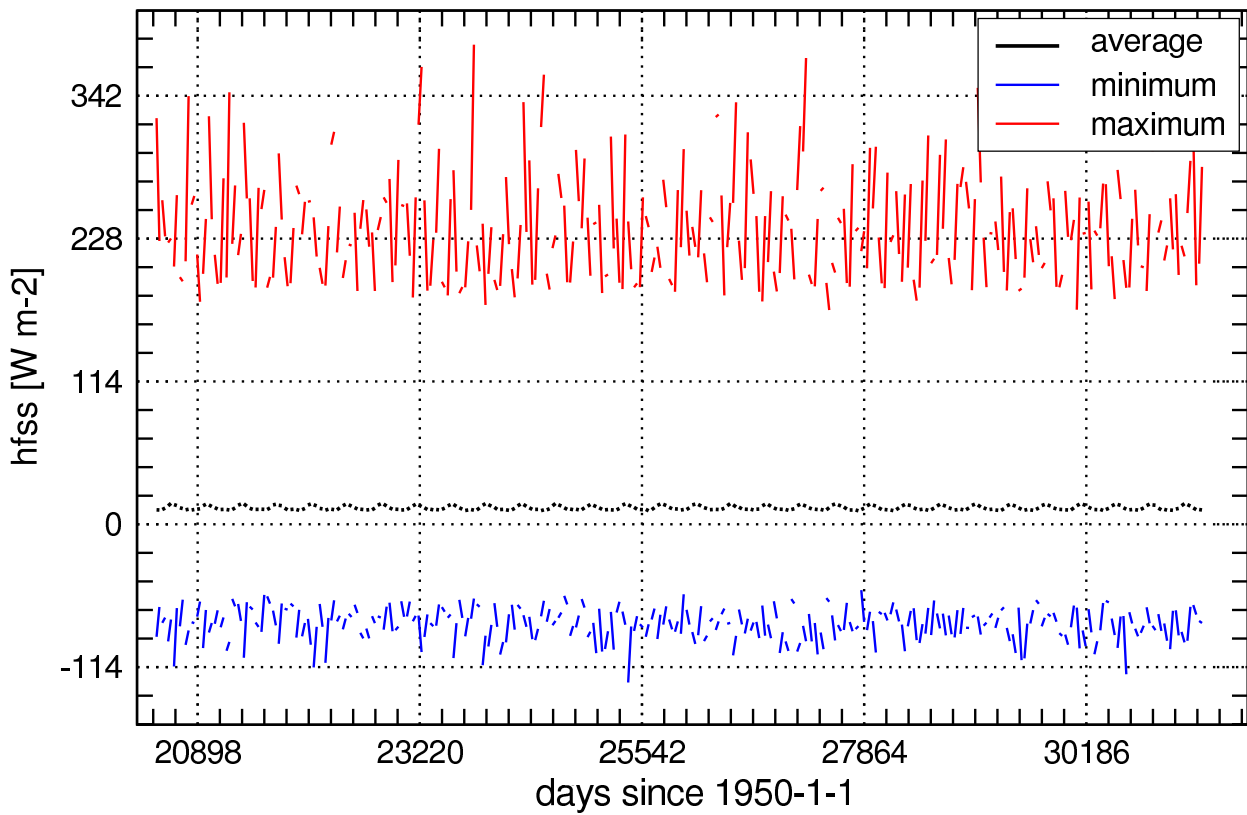

qc_hfss_Amon_MIROC4h_rcp45_r2i1p1.nc

Global Values of hfss_Amon