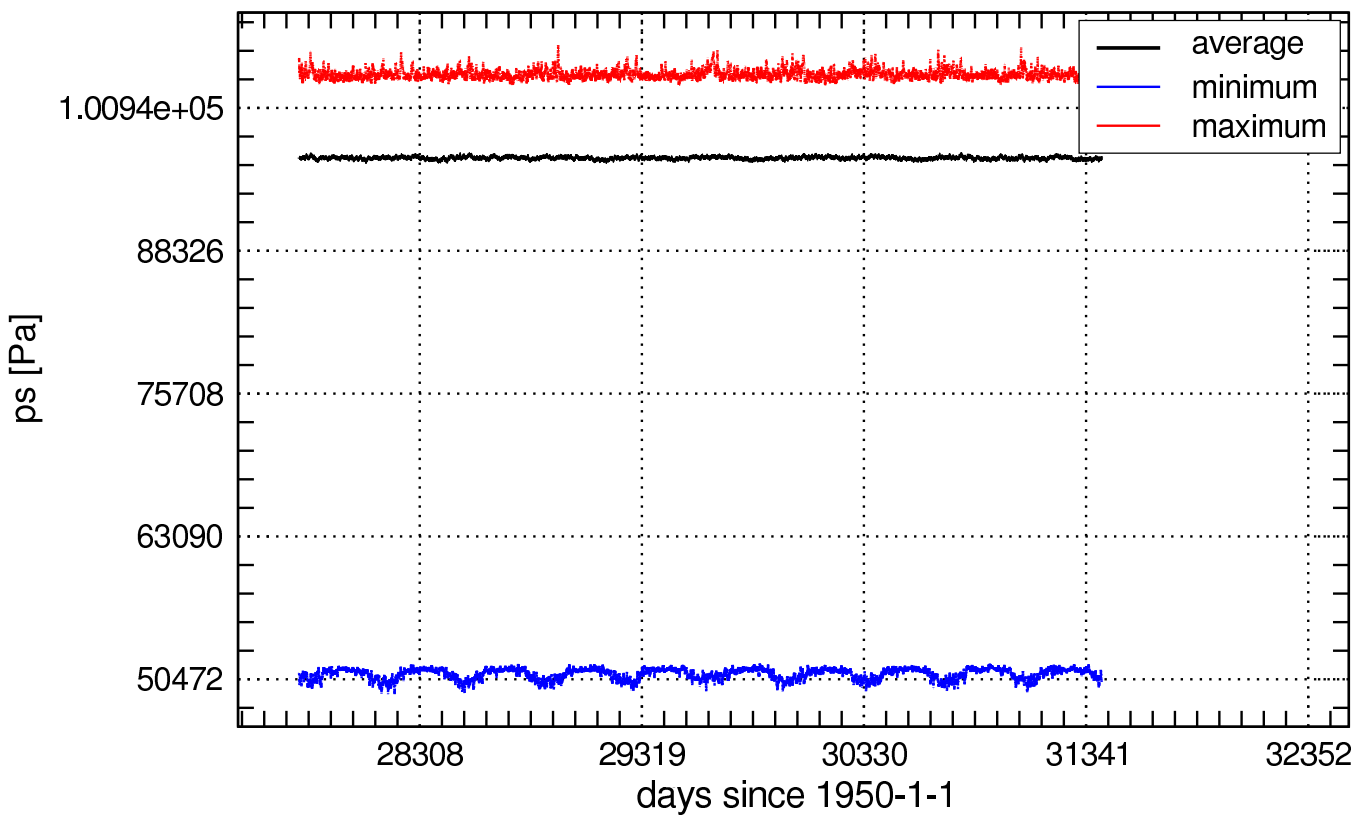

qc_ps_3hr_MIROC4h_rcp45_r1i1p1.nc

Global Values of ps_3hr