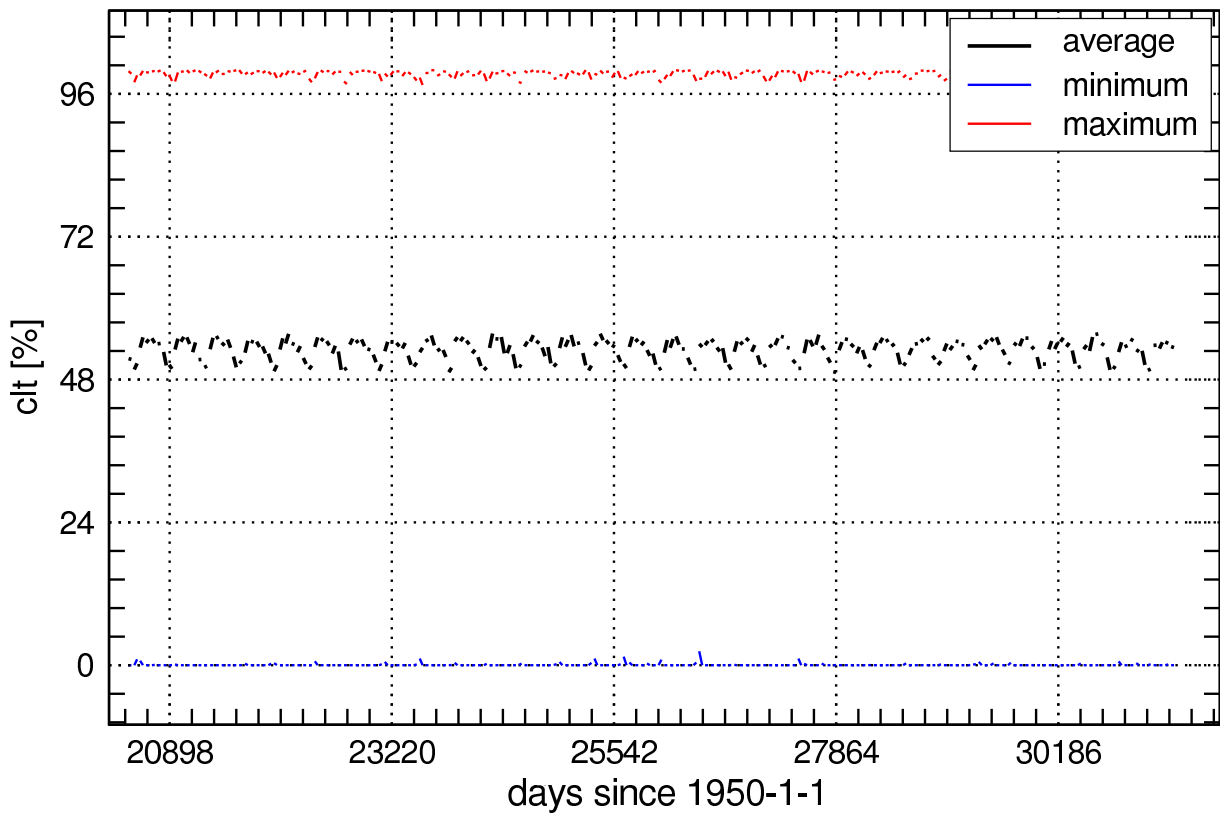

qc_clt_Amon_MIROC4h_rcp45_r3i1p1.nc

Global Values of clt_Amon