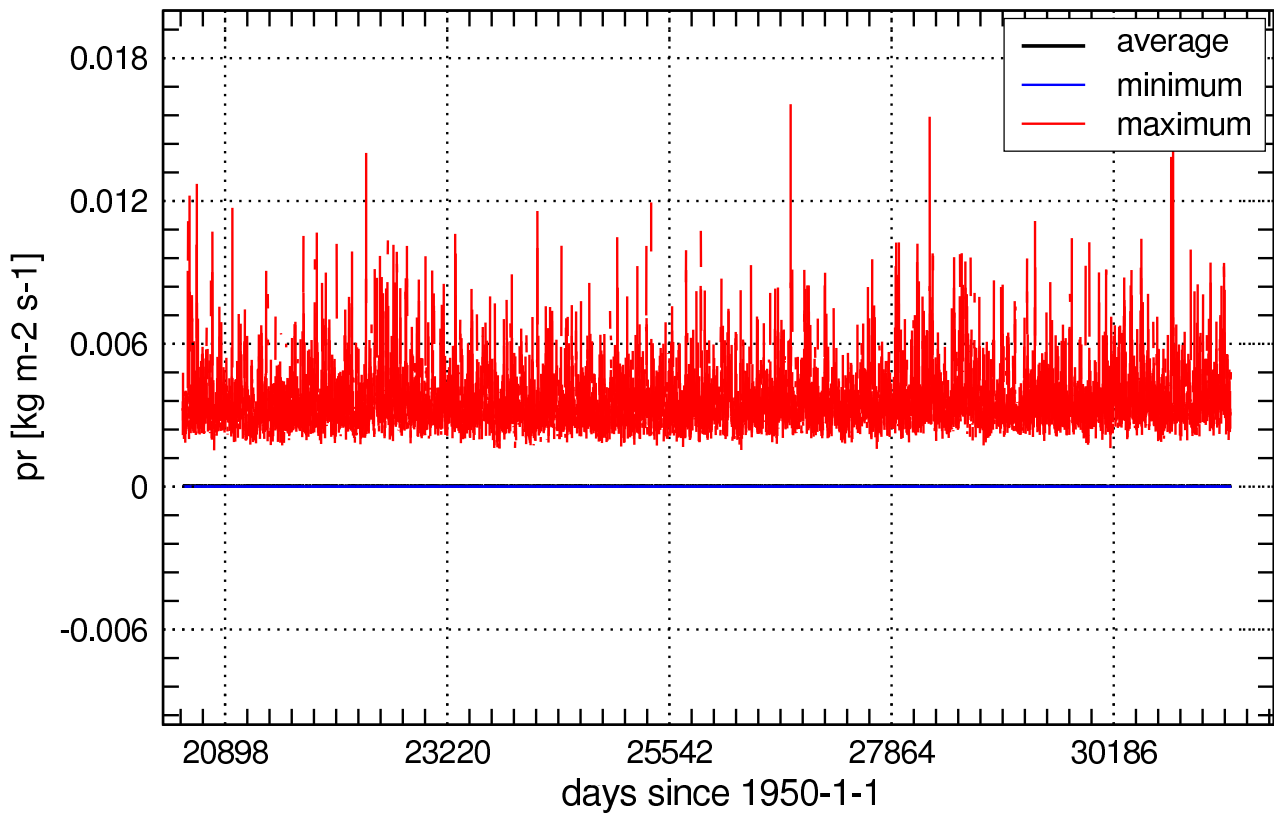

qc_pr_day_MIROC4h_rcp45_r3i1p1.nc

Global Values of pr_day