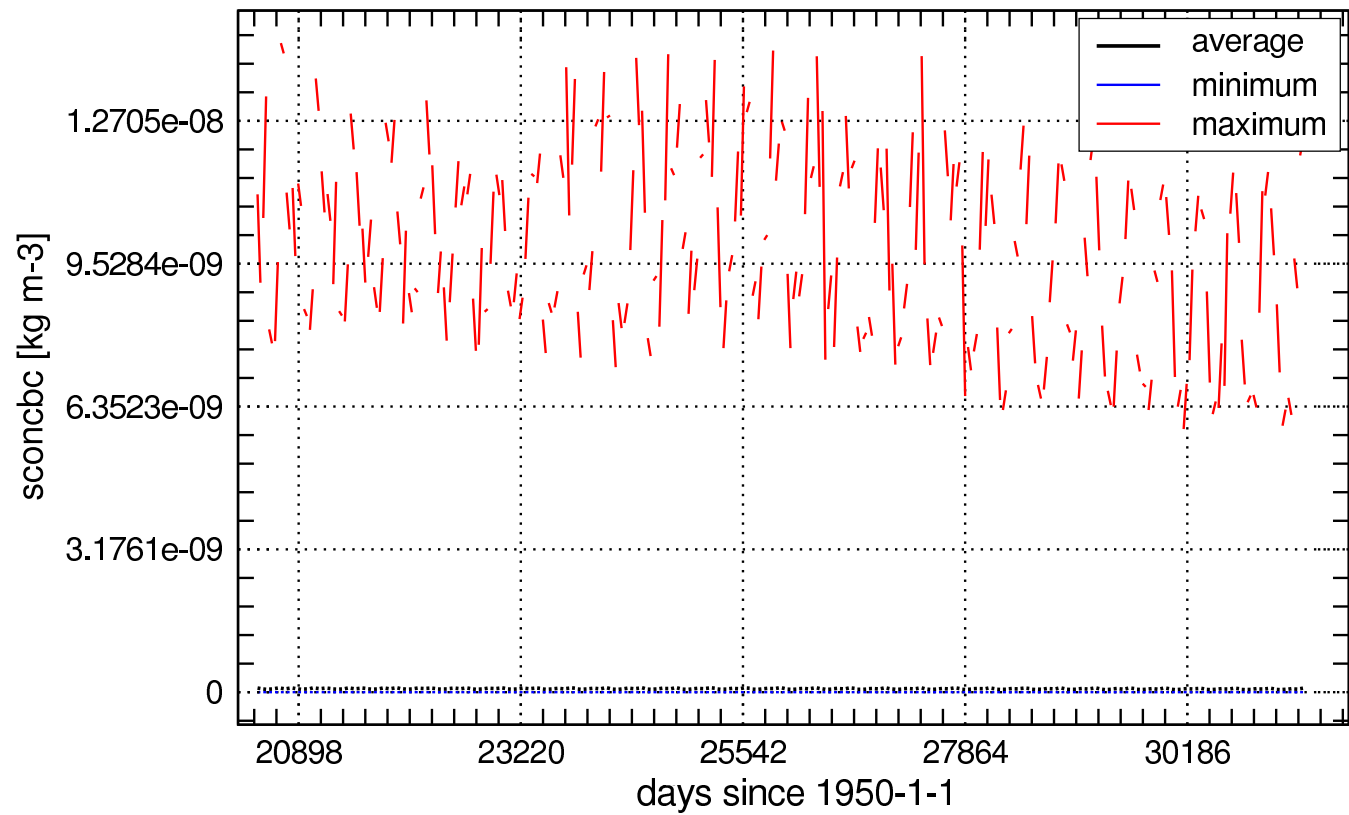

qc_sconcbc_aero_MIROC4h_rcp45_r1i1p1.nc

Global Values of sconcbc_aero