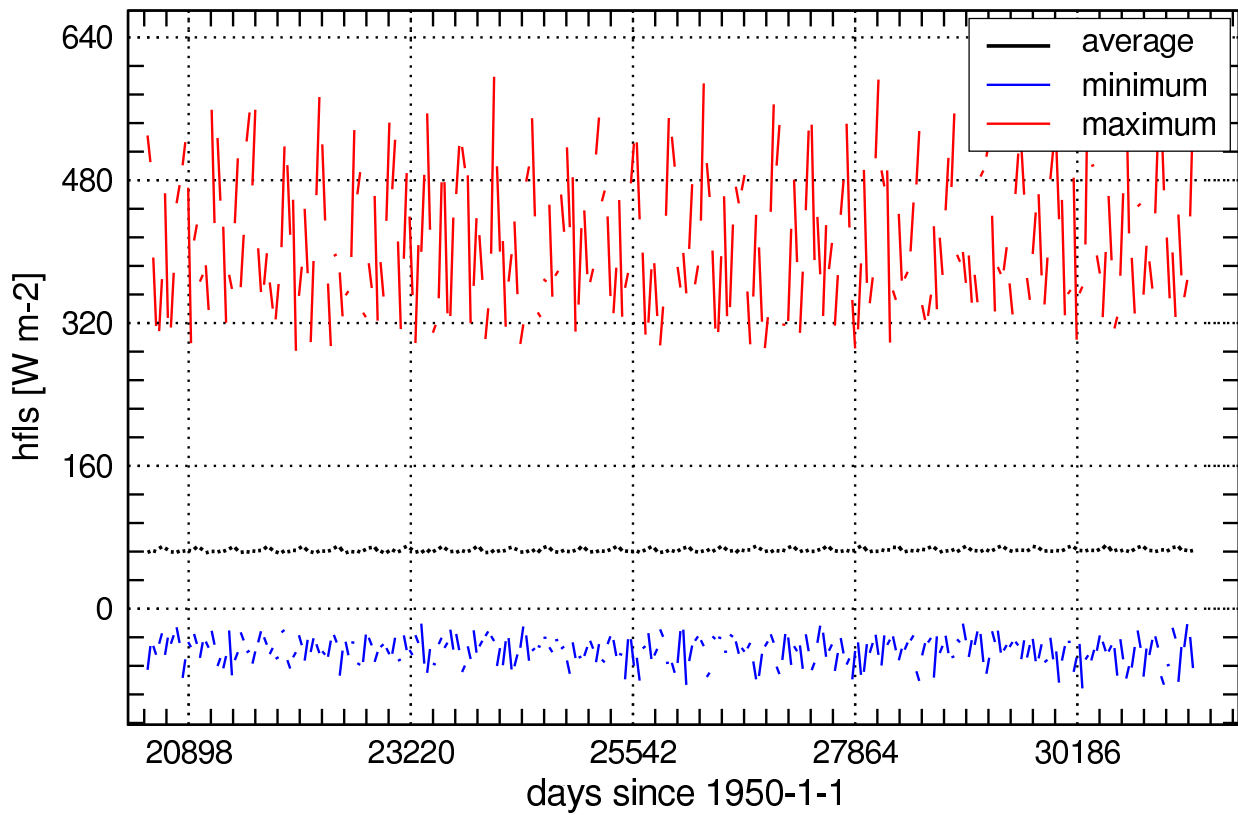

qc_hfls_Amon_MIROC4h_rcp45_r3i1p1.nc

Global Values of hfls_Amon