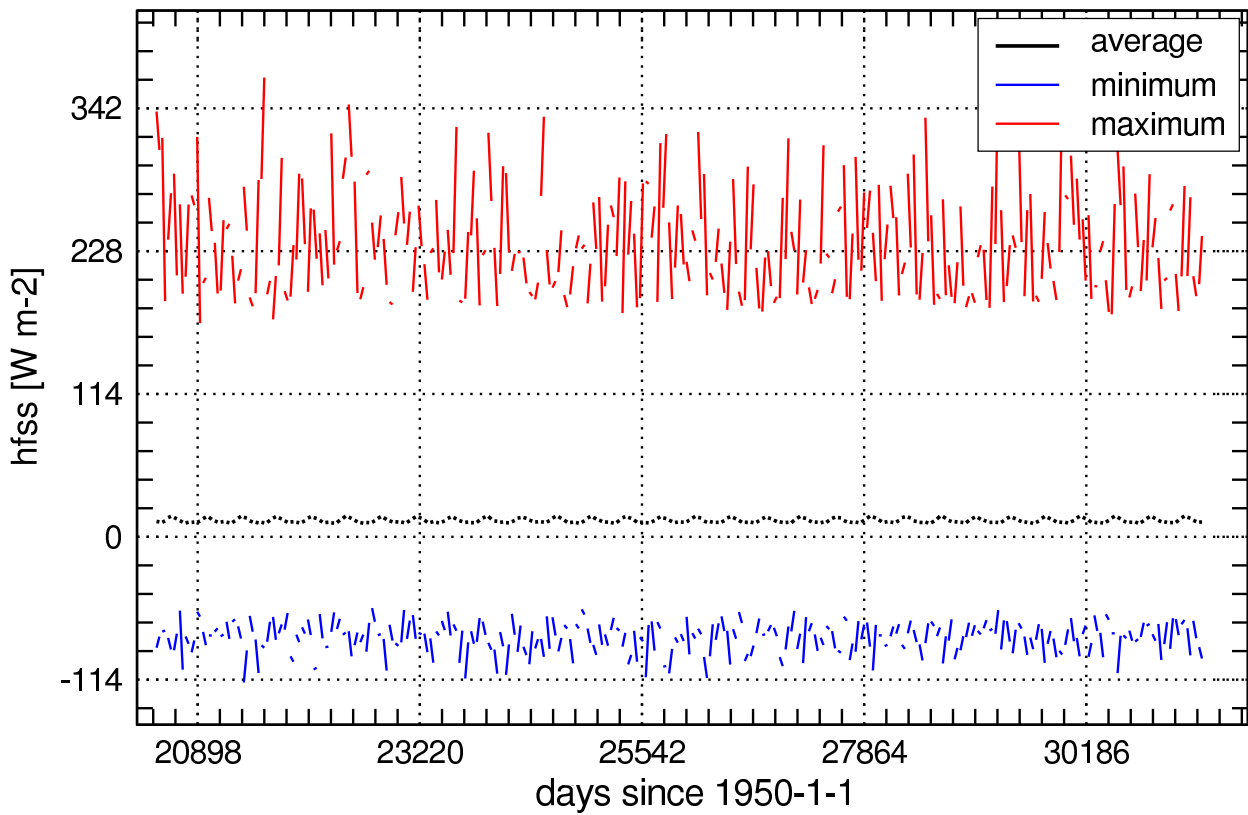

qc_hfss_Amon_MIROC4h_rcp45_r1i1p1.nc

Global Values of hfss_Amon