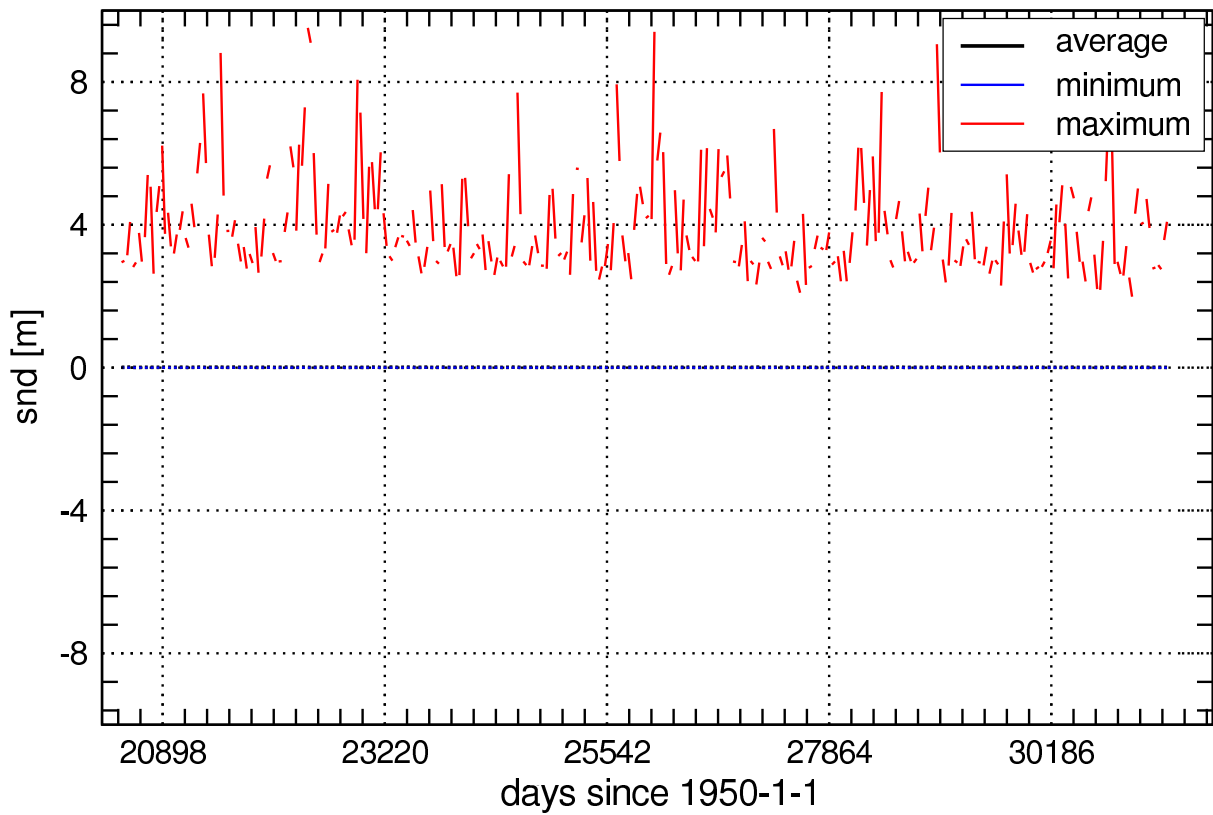

qc_snd_Olmon_MIROC4h_rcp45_r3i1p1.nc

Global Values of snd_Olmon