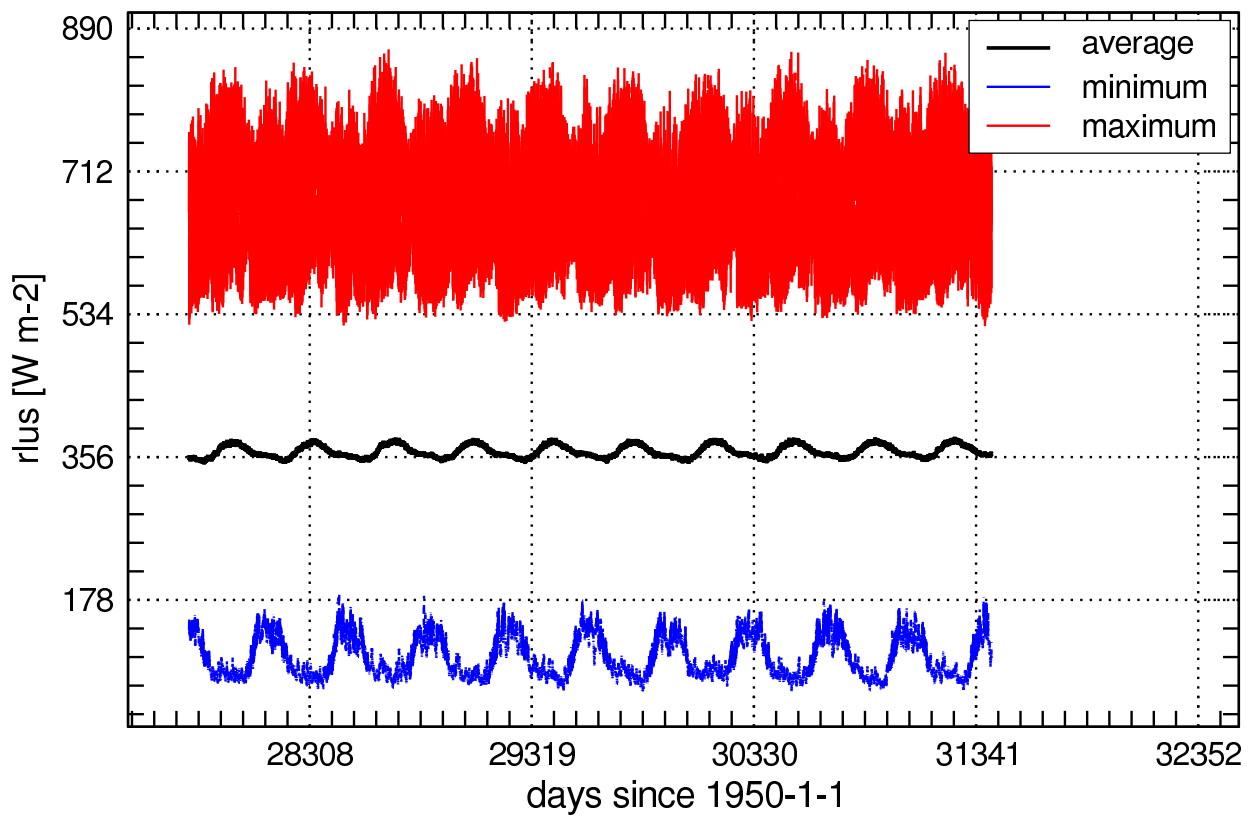

qc_rlus_3hr_MIROC4h_rcp45_r1i1p1.nc

Global Values of rlus_3hr